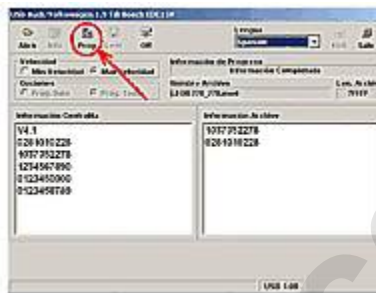

A moment later, the information about the ECU type will be shown. Just click on “READ” tab to assure that you will have a copy of the original file (in case there is some problem later).

When the program starts reading the ECU's chip, DO NOT INTERRUPT the process at this moment.

Choose where you want to save the original file and name it. To simplify your work, name it same as the numbers that appear in the window display on “Information of the ECU”.

Now the program will prompt you to turn the ignition key to “OFF” position. Do as instructed and then click the “OK” button.

### Writing into the ECU EEPROM chip

Choose the vehicle and type of the ECU (as in the "READ" process) click on INFO tab. OPEN the file prepared for your vehicle or ECU type.

From the display, on the right window you will see the reference of the ECU that corresponds to the open file. To confirm that this information matches with our ECU type. Verify the numbers in both windows are the same just to be on the save side.