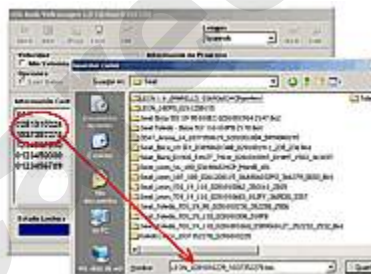

A moment later, the information about the ECU type will be shown. Just click on “READ” tab to assure that you will have a copy of the original file (in case there is some problem later).

When the program starts reading the ECU's chip, DO NOT INTERRUPT the process at this moment.

Choose where you want to save the original file and name it. To simplify your work, name it same as the numbers that appear in the window display on “Information of the ECU”.

Now the program will prompt you to turn the ignition key to “OFF” position. Do as instructed and then click the “OK” button.