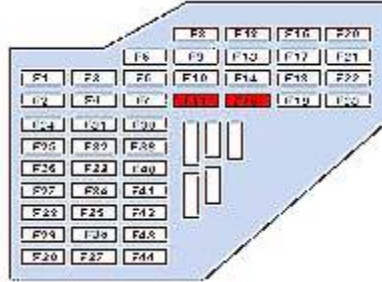

NOTE:

For some cases, VAG cars (AUDI, VOLKSWAGEN, SEAT AND SKODA) before attempting to flash the ECU chip, the instruments panel must be de-activated. Open the fuse box cover; remove the 5A fuses as indicated in red (refer figure below). With the instruments panel power cut off you can try to access the ECU.

Inside view of the Fuse Box

Compatibility:

Supported Car Models and their ECU:

<u>ECU FAMILY</u>	<u>READ ORIGINAL FILE</u>	<u>PROGRAM TUNED FILE</u>
ALFA ROMEO JTS MED 7.1.1 EURO 3 (Boot Mode)	YES	YES
ALFA / FIAT BOSCH M 1.5.5 Euro2	NO	YES
ALFA / FIAT BOSCH ME3x - ME7x	YES	YES
ALFA / FIAT BOSCH ME2.1 EURO 2	NO	YES
ALFA / FIAT BOSCH EDC15C Euro2	YES	YES
ALFA / FIAT BOSCH EDC15C-7 Euro 3 Fase 1/2	YES	YES
AUDI/VOLKSWAGEN BOSCH EDC15x DIESEL	YES	YES
AUDI/VOLKSWAGEN BOSCH ME7X (Boot Mode)	YES	YES
BMW SIEMENS MS 41	YES	YES
BMW 2.0 D EDC15C	YES	YES
BMW 3.0 D EDC15	YES	YES
BMW BOSCH MOTRONIC M5.2.1B	YES	YES
BMW SIEMENS MS42	YES	YES
BMW SIEMENS MS43	YES	YES