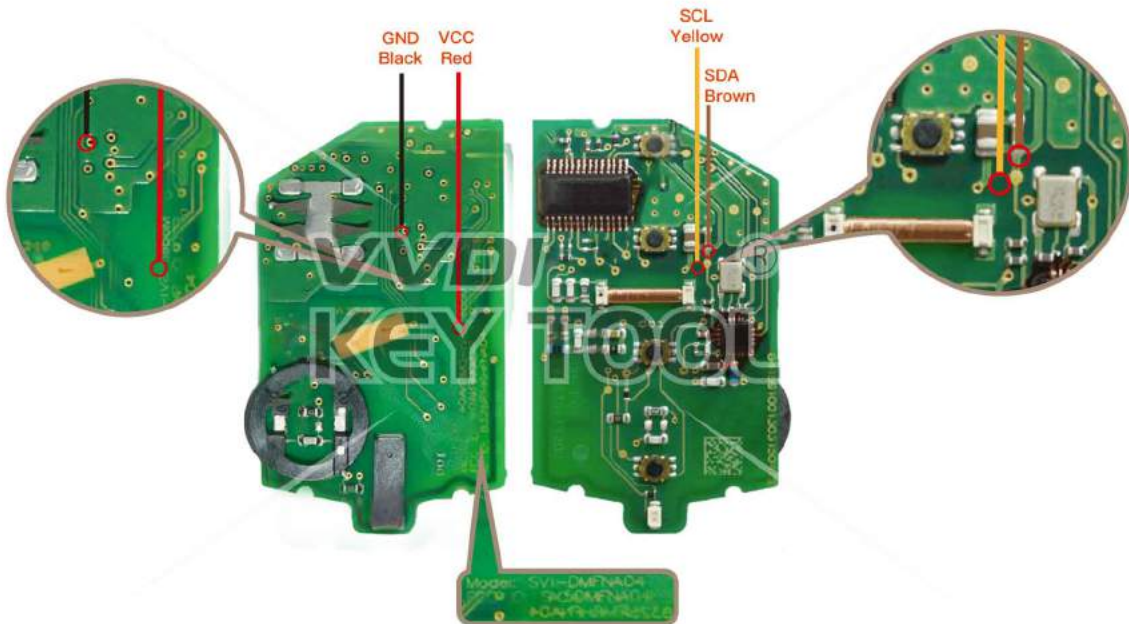

Key Adapter