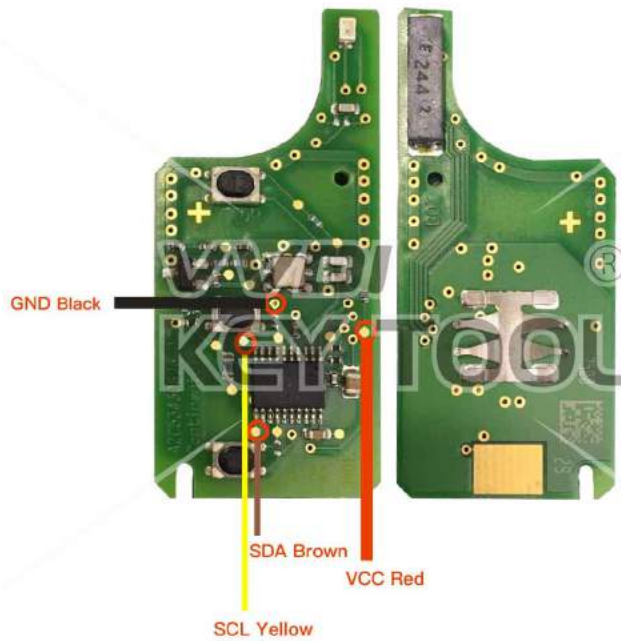

BUICK/CHEVROLET Smartkey

Key Information	Key Adapter	Chip Number
Type5 4-button 315MHz F7952E	[9 BUIC]	7952
Type5 5-button 315MHz F7952E	[9 BUIC]	7952
Type5 5-button 433MHz F7952E	[9 BUIC]	7952
Type5 4-button 433MHz F7952E	[9 BUIC]	7952
Type5 3-button 433MHz F7952E	[9 BUIC]	7952

Key Adapter

Lock Shell

9 BUIC

BUICK/CHEVROLET Smartkey

Key Information	Key Adapter	Chip Number
A2C53430 626-02 Continental	[24]	7941

 Key Adapter

 Lock Shell

24

VVDI
KEY TOOL

BYD K2TA4-30A Smartkey

Key Adapter

Lock Shell

Please follow the wiring diagram to use the programming cable.

BYD K2TD 2-button

Key Information	Key Adapter	Chip Number
K2TD 2-button		7952

 Key Adapter

 Lock Shell

Please follow the wiring diagram to use the programming cable.

BYD K2TA3-74B 3-button

 Key Adapter

 Lock Shell

Please follow the wiring diagram to use the programming cable.

BYD K2TA 3-button Type1