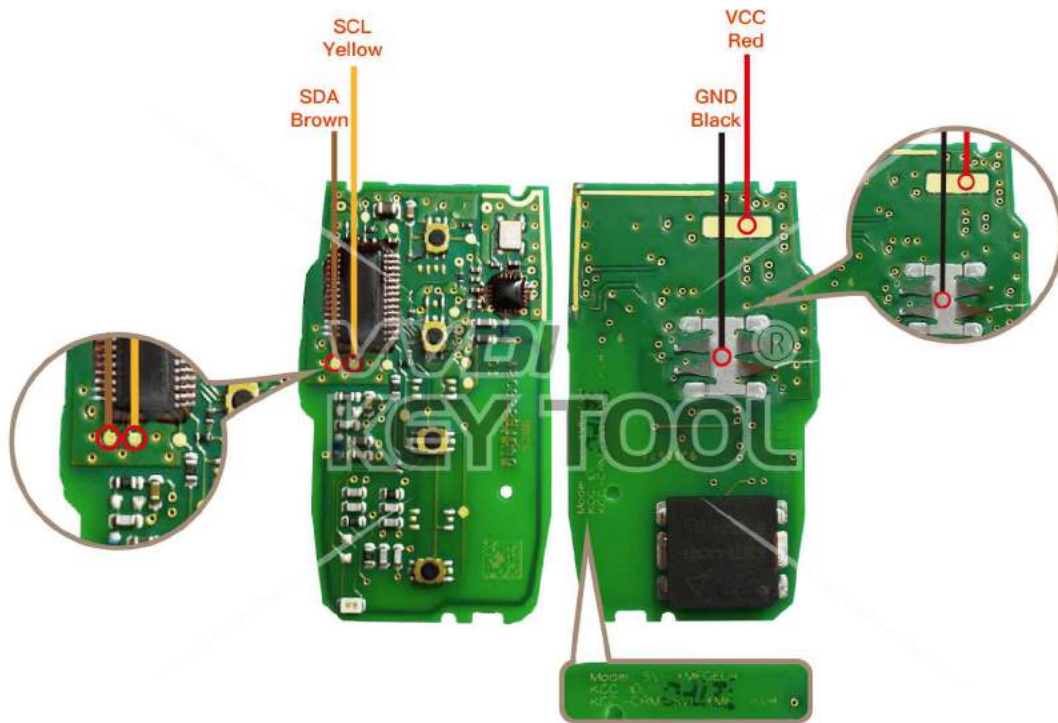

Key Adapter

11 HYUD-1

Lock Shell

Hyundai/KIA SVI-XMFGE04

Key Adapter

Lock Shell

Please follow the wiring diagram to use the programming cable.

Hyundai/KIA SVI-KHFGE04 SVI-KHFNA433