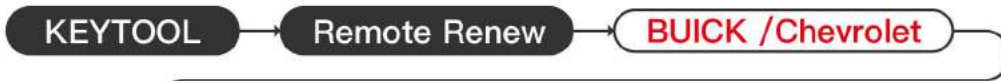

BUICK/CHEVROLET Smartkey

Key Information	Key Adapter	Chip Number
A2C53430 626-02 Continental	[24]	7941