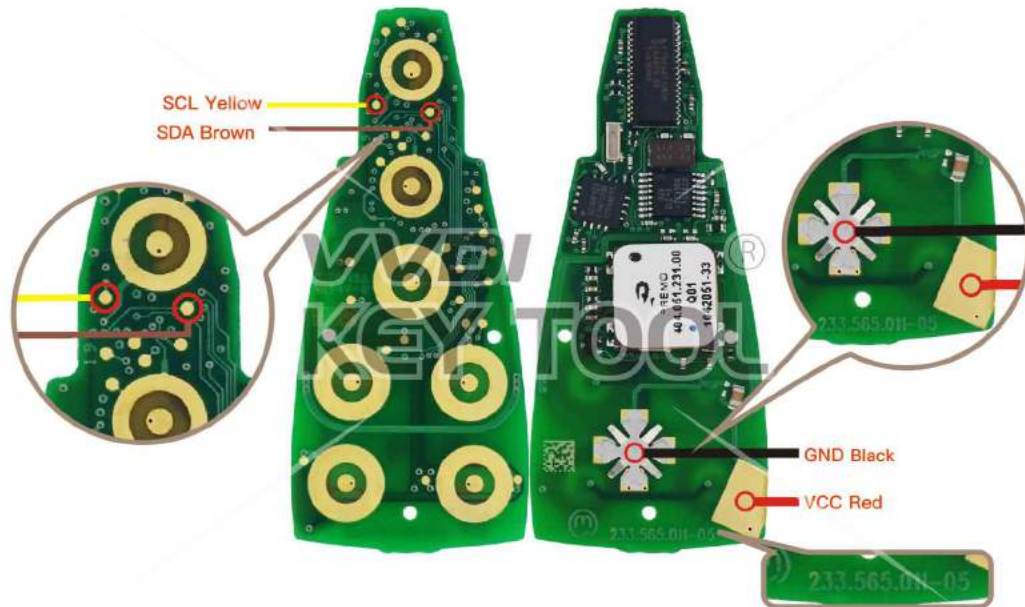

Key Adapter

20

Lock Shell

Chrysler/JEEP/Dodge IYZ-C01C

Key Information	Key Adapter	Chip Number
IYZ-C01C		7941

Support vehicle models

- | | |
|-------------------------------|---------------------------------|
| 2008–2011 Chrysler 300 | 2008–2013 Chrysler Town&Country |
| 2010–2013 Dodge Caravan | 2008–2013 Dodge Charger |
| 2008–2013 Dodge Challenger | 2011–2013 Dodge Durango |
| 2008–2012 Dodge Grand Caravan | 2008–2011 Dodge Journey |
| 2008– Dodge Magnum | 2009–2013 Dodge RAM |
| 2008–2010 Jeep Commander | 2011–2013 Jeep Grand Cherokee |

 Key Adapter

 Lock Shell

Please follow the wiring diagram to use the programming cable.

Chrysler/JEEP/Dodge M3N5WY783X

 Key Adapter

 Lock Shell

Please follow the wiring diagram to use the programing cable.

Chrysler/JEEP/Dodge IYZ-C01C Smartkey

Key Information	Key Adapter	Chip Number
IYZ-C01C Smartkey	[10]	

Support vehicle models

- | | |
|-------------------------------|---------------------------------|
| 2008–2011 Chrysler 300 | 2008–2013 Chrysler Town&Country |
| 2010–2013 Dodge Caravan | 2008–2013 Dodge Charger |
| 2008–2013 Dodge Challenger | 2011–2013 Dodge Durango |
| 2008–2012 Dodge Grand Caravan | 2008–2011 Dodge Journey |
| 2008– Dodge Magnum | 2009–2013 Dodge RAM |
| 2008–2010 Jeep Commander | 2011–2013 Jeep Grand Cherokee |

Key Adapter

10 CRSL

Lock Shell

Chrysler/JEEP/Dodge GQ4-53T

KEYTOOL → Remote Renew → Chrysler / Jeep / Dodge

Key Information	Key Adapter	Chip Number	Note
GQ4-53T Hitag2	[16]	7961	Chip silkprint: 61c700

Key Adapter