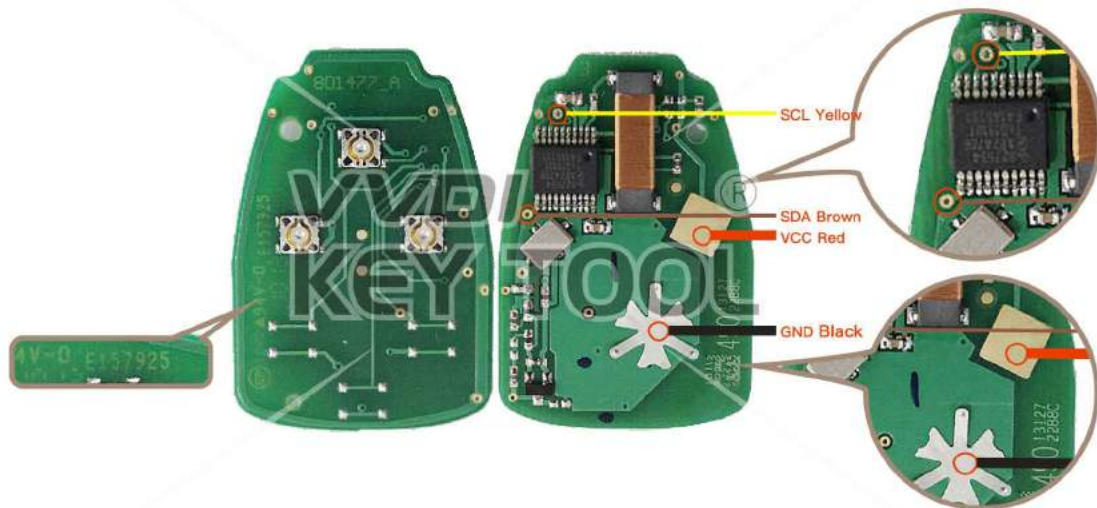

Key Information	Key Adapter	Chip Number
OHT692427AA(2005)	[27]	7941

Support vehicle models

2007–2011 Chrysler Sebring	2004–2013 Dodge Dakota	2008–2013 Jeep Compass
2006–2010 Chrysler PT Cruiser	2004–2013 Dodge Durango	2005–2007 Jeep Grand Cherokee
2005–2007 Chrysler PT Cruiser Convertible	2005–2007 Dodge Magnum	2008–2012 Jeep Liberty
2008–2013 Dodge Avenger	2007–2011 Dodge Nitro	2007–2013 Jeep Patriot
2006–2012 Dodge Caliber	2006–2009 Dodge RAM	2007–2013 Jeep Wrangler
2005–2007 Dodge Charger	2006–2009 Jeep Commander	

Key Adapter

27

Lock Shell

Chrysler/JEEP/Dodge OHT692713AA

Key Information	Key Adapter	Chip Number
OHT692713AA	[28]	7941

Support vehicle models

- 2004–2007 Chrysler Town&Country
- 2004–2007 Dodge Caravan
- 2004–2007 Dodge Grand Caravan

Key Adapter

28

Lock Shell

Chrysler/JEEP/Dodge KOBOT04A

KEYTOOL → Remote Renew → Chrysler / Jeep / Dodge

Key Information	Key Adapter	Chip Number
KOBOT04A	[20]	7961

Support vehicle models

- | | |
|--------------------------|-------------------------------|
| 2007—2009 Chrysler Aspen | 2005—2007 Chrysler 300 |
| 2005—2007 Dodge Durango | 2007—2011 Dodge Dakota |
| 2007—2009 Dodge Ram | 2007—2013 Dodge Avenger |
| 2005—2007 Dodge Charger | 2007—2012 Dodge Caliber |
| 2005—2007 Jeep Commander | 2005—2007 Jeep Grand Cherokee |

Key Adapter

20

Lock Shell

Chrysler/JEEP/Dodge IYZ-C01C

Key Information	Key Adapter	Chip Number
IYZ-C01C		7941

Support vehicle models

- | | |
|-------------------------------|---------------------------------|
| 2008–2011 Chrysler 300 | 2008–2013 Chrysler Town&Country |
| 2010–2013 Dodge Caravan | 2008–2013 Dodge Charger |
| 2008–2013 Dodge Challenger | 2011–2013 Dodge Durango |
| 2008–2012 Dodge Grand Caravan | 2008–2011 Dodge Journey |
| 2008– Dodge Magnum | 2009–2013 Dodge RAM |
| 2008–2010 Jeep Commander | 2011–2013 Jeep Grand Cherokee |