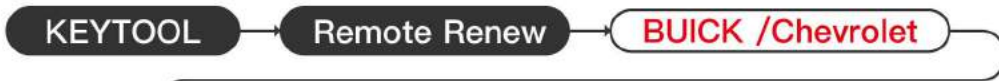

BUICK/CHEVROLET Smartkey

Key Information	Key Adapter	Chip Number
A2C53360923-04	[30]