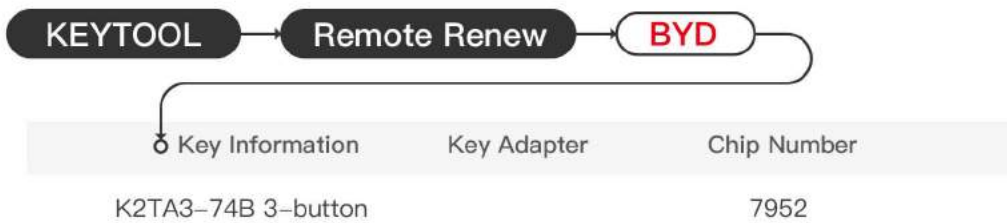

BYD K2TA3-74B 3-button

Key Adapter