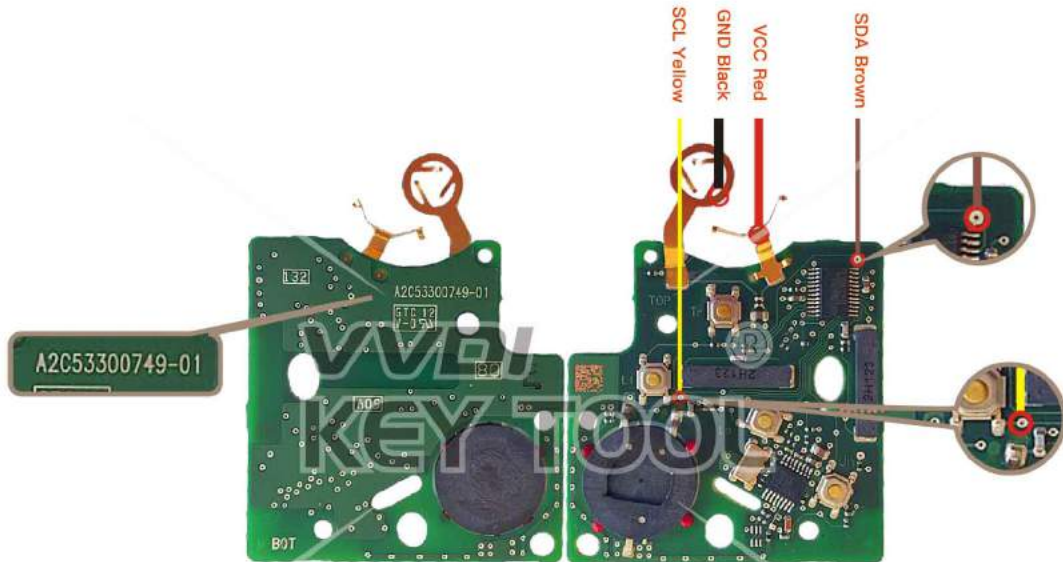

Key Information	Key Adapter	Chip Number
285975779R Smartkey 433MHz		7952

Key Adapter