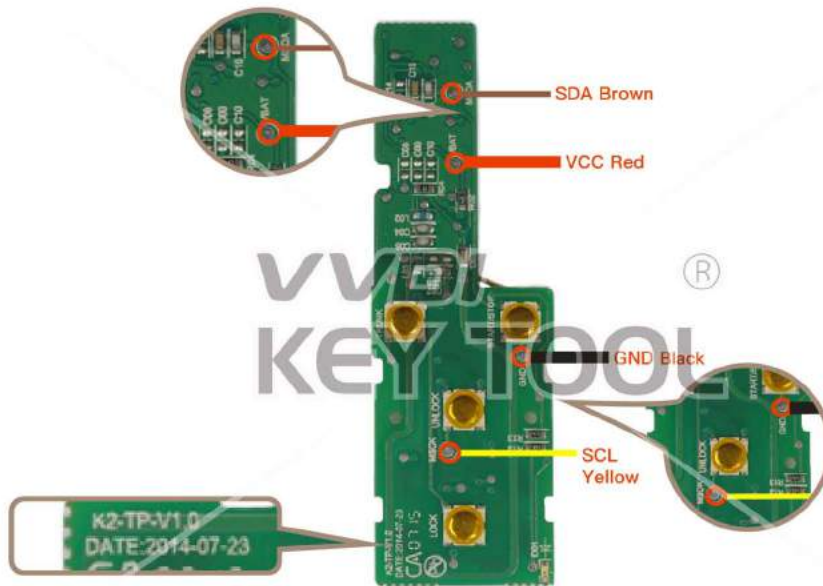

VVDI
KEY TOOL

BYD K2TA4-30A Smartkey

Key Adapter

Lock Shell

Please follow the wiring diagram to use the programming cable.

BYD K2TD 2-button

Key Information	Key Adapter	Chip Number
K2TD 2-button		7952

 Key Adapter

 Lock Shell

Please follow the wiring diagram to use the programming cable.

BYD K2TA3-74B 3-button

 Key Adapter

 Lock Shell

Please follow the wiring diagram to use the programming cable.

BYD K2TA 3-button Type1

 Key Adapter

 Lock Shell

Please follow the wiring diagram to use the programming cable.

BYD K2TA 3-button Type2

 Key Adapter

 Lock Shell

Please follow the wiring diagram to use the programming cable.

BYD K2TA3-76E 4-button

 Key Adapter

 Lock Shell

Please follow the wiring diagram to use the programming cable.

BYD K2TA3-H7J 4-button

Key Adapter

Lock Shell

Please follow the wiring diagram to use the programming cable.

Chrysler/JEEP/Dodge OHT692427AA