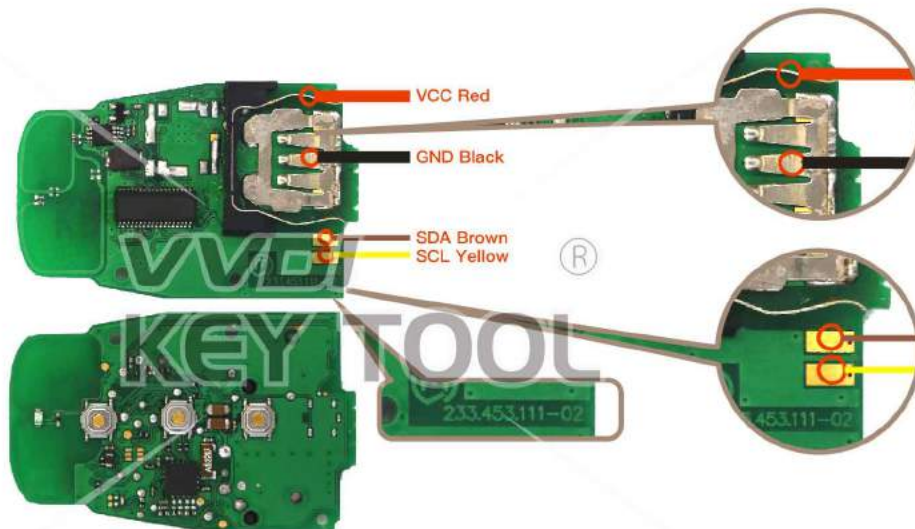

Audi Universal type

Key Information	Key Adapter	Chip Number	Note
PCB1 8T0959754 433 Remote	[5 AUDI]	7945	PCB No.233.423.111-02
PCB1 8T0959754A 315 Remote	[5 AUDI]	7945	PCB No.233.423.111-02
PCB1 8T0959754D 868 Remote	[5 AUDI]	7945	PCB No.233.423.111-02
PCB1 8T0959754F 433 Smartkey	[5 AUDI]	7945	PCB No.233.423.111-02
PCB2 8T0959754 433 Remote	[5 AUDI]	7945	PCB No.233.453.111-05/06
PCB2 8T0959754D 868 Remote	[5 AUDI]	7945	PCB No.233.453.111-05/07
PCB2 8T0959754F 433 Smartkey	[5 AUDI]	7945	PCB No.233.453.111-05/08
PCB2 8T0959754G 315 Smartkey	[5 AUDI]	7945	PCB No.233.453.111-05/09

* Universal type supports any 5th generation key, please use universal type to test if selected data can not work

Key Adapter

Lock Shell

5 AUDI

Audi Universal type

Key Information	Key Adapter	Chip Number	Note
PCB2 4H0959754G 315 Smartkey	[5 AUDI]	7945	PCB No.233.453.111-05/10
PCB2 4H0959754K 868 Smartkey	[5 AUDI]	7945	PCB No.233.453.111-05/11
PCB2 4G0959754G 315 Smartkey	[5 AUDI]	7945	PCB No.233.453.111-05/12
PCB2 4G0959754K 868 Smartkey	[5 AUDI]	7945	PCB No.233.453.111-05/13
PCB3 4H0959754DA 433 Smartkey	[5 AUDI]	7945	PCB No.233.453.211-01/02
PCB3 4H0959754DB 315 Smartkey	[5 AUDI]	7945	PCB No.233.453.211-01/02
PCB3 4H0959754DD 868 Smartkey	[5 AUDI]	7945	PCB No.233.453.211-01/02

* Universal type supports any 5th generation key, please use universal type to test if selected data can not work

Key Adapter

5 AUDI

Lock Shell

BMW CAS3 Remote

Key Information	Key Adapter	Chip Number
E Series 5WK49125 868MHz Remote	[8 BMW-E]	7945
E Series 5WK49127 315MHz Remote	[8 BMW-E]	7945

Key Adapter

Lock Shell

8 BMW-E

BMW CAS3 Smartkey

Key Information	Key Adapter	Chip Number
E Series 5WK49145 868MHz Smartkey	[8 BMW-E]	7953
E Series 5WK49147 315MHz Smartkey	[8 BMW-E]	7953

Key Adapter

Lock Shell