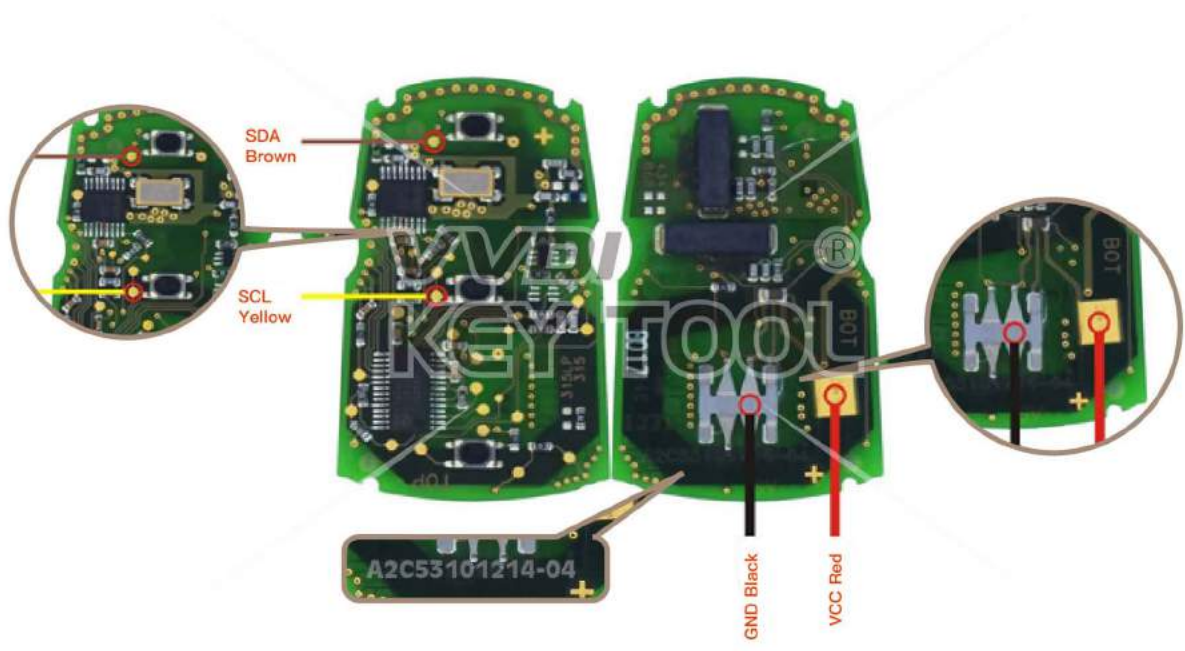

* Universal type supports any 5th generation key, please use universal type to test if selected data can not work

Key Adapter

Lock Shell

5 AUDI

Audi Universal type

Key Information	Key Adapter	Chip Number	Note
PCB2 4H0959754G 315 Smartkey	[5 AUDI]	7945	PCB No.233.453.111-05/10
PCB2 4H0959754K 868 Smartkey	[5 AUDI]	7945	PCB No.233.453.111-05/11
PCB2 4G0959754G 315 Smartkey	[5 AUDI]	7945	PCB No.233.453.111-05/12
PCB2 4G0959754K 868 Smartkey	[5 AUDI]	7945	PCB No.233.453.111-05/13
PCB3 4H0959754DA 433 Smartkey	[5 AUDI]	7945	PCB No.233.453.211-01/02
PCB3 4H0959754DB 315 Smartkey	[5 AUDI]	7945	PCB No.233.453.211-01/02
PCB3 4H0959754DD 868 Smartkey	[5 AUDI]	7945	PCB No.233.453.211-01/02

* Universal type supports any 5th generation key, please use universal type to test if selected data can not work

Key Adapter

5 AUDI

Lock Shell

BMW CAS3 Remote

Key Information	Key Adapter	Chip Number
E Series 5WK49125 868MHz Remote	[8 BMW-E]	7945
E Series 5WK49127 315MHz Remote	[8 BMW-E]	7945

Key Adapter

Lock Shell

8 BMW-E

BMW CAS3 Smartkey

Key Information	Key Adapter	Chip Number
E Series 5WK49145 868MHz Smartkey	[8 BMW-E]	7953
E Series 5WK49147 315MHz Smartkey	[8 BMW-E]	7953

Key Adapter

Lock Shell

8 BMW-E

BMW F series Smart Provided by Continental

Key Information	Key Adapter	Chip Number
F Series 5WK49661 868MHz Continental		7953
F Series 5WK49663 315MHz Continental		7953
F Series 5WK49662 434MHz Continental		7953