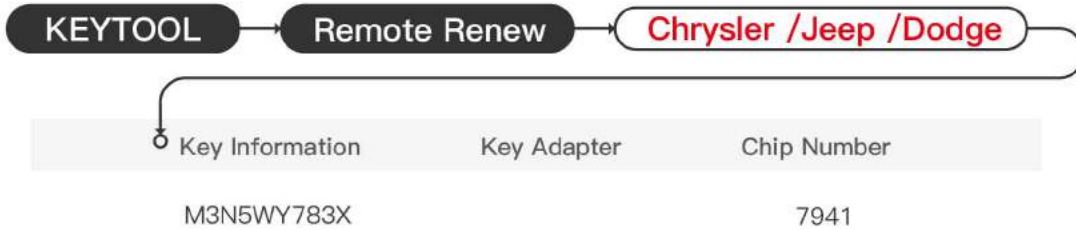

 Key Adapter

 Lock Shell

Please follow the wiring diagram to use the programming cable.

Chrysler/JEEP/Dodge M3N5WY783X

 Key Adapter

 Lock Shell

Please follow the wiring diagram to use the programing cable.

Chrysler/JEEP/Dodge IYZ-C01C Smartkey