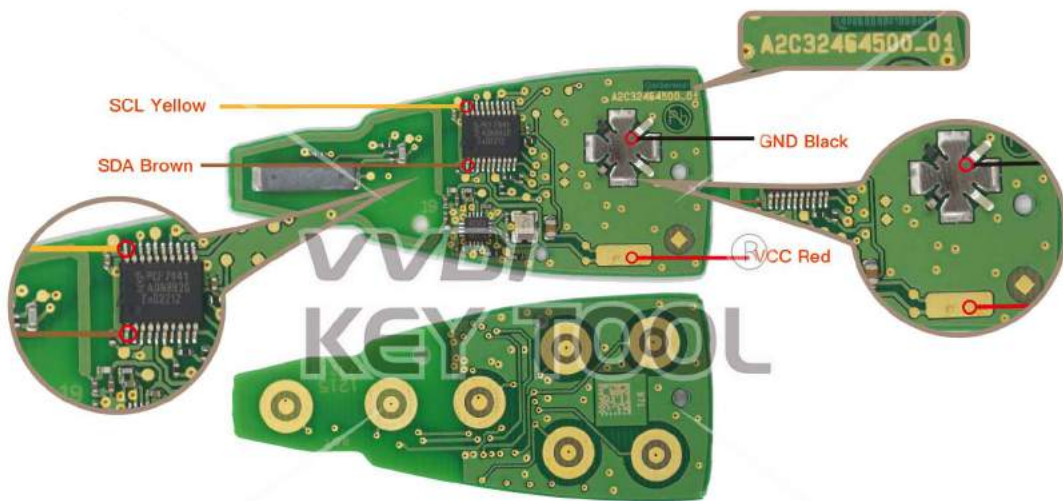

Key Adapter

10 CRSL

Lock Shell

Chrysler/JEEP/Dodge GQ4-53T

KEYTOOL → Remote Renew → Chrysler / Jeep / Dodge

Key Information	Key Adapter	Chip Number	Note
GQ4-53T Hitag2	[16]	7961	Chip silkprint: 61c700

Key Adapter

16

Lock Shell

Chrysler/JEEP/Dodge M3M

Key Information	Key Adapter	Chip Number	Note
M3M AES M3M Hitag 2	[1 MAST]	7953	Chip silkprint: F7953MC

Key Adapter

1 MAST

Lock Shell

Chrysler/JEEP/Dodge M3M 322971XX

Key Information	Key Adapter	Chip Number	Note
M3M 322971XX	[15]	7941	

Key Adapter

15

Lock Shell

长城 H2 Smartkey

Key Information	Key Adapter	Chip Number
28597945R 433MHz Smartkey	[23]	7952

Key Adapter

23