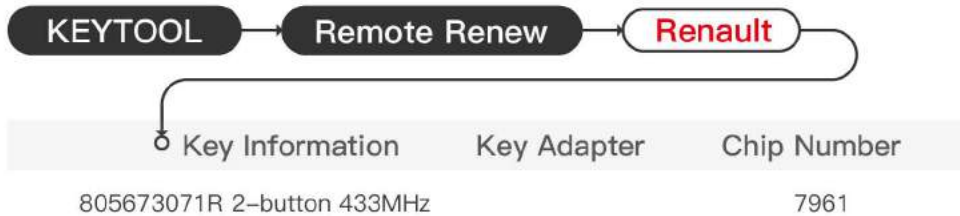

Renault 805673071R 2-button 433MHz

* Connect with 1K Ω resistor between SCL and GND