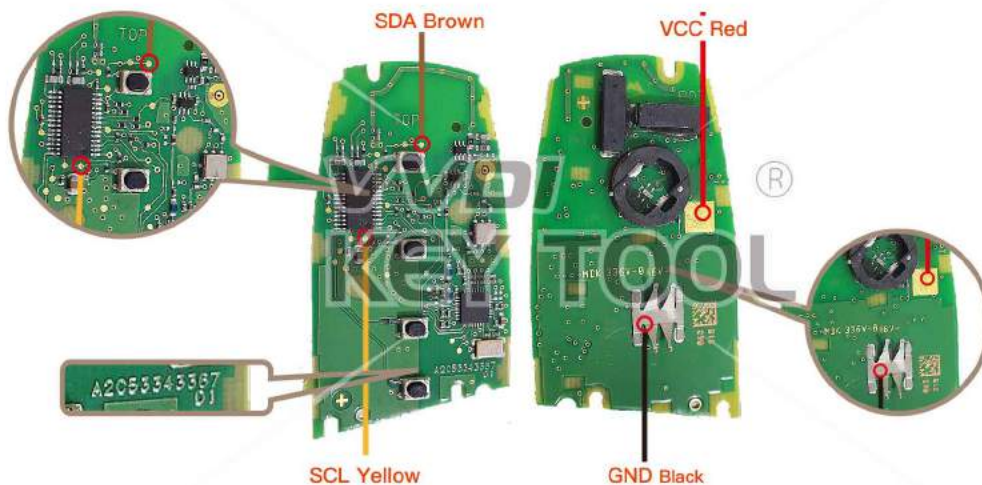

* Universal type supports any 5th generation key, please use universal type to test if selected data can not work

Key Adapter

Lock Shell

5 AUDI

Audi Universal type

Key Information	Key Adapter	Chip Number	Note
PCB2 4H0959754G 315 Smartkey	[5 AUDI]	7945	PCB No.233.453.111-05/10
PCB2 4H0959754K 868 Smartkey	[5 AUDI]	7945	PCB No.233.453.111-05/11
PCB2 4G0959754G 315 Smartkey	[5 AUDI]	7945	PCB No.233.453.111-05/12
PCB2 4G0959754K 868 Smartkey	[5 AUDI]	7945	PCB No.233.453.111-05/13
PCB3 4H0959754DA 433 Smartkey	[5 AUDI]	7945	PCB No.233.453.211-01/02
PCB3 4H0959754DB 315 Smartkey	[5 AUDI]	7945	PCB No.233.453.211-01/02
PCB3 4H0959754DD 868 Smartkey	[5 AUDI]	7945	PCB No.233.453.211-01/02

* Universal type supports any 5th generation key, please use universal type to test if selected data can not work

Key Adapter

5 AUDI

Lock Shell

BMW CAS3 Remote

Key Information	Key Adapter	Chip Number
E Series 5WK49125 868MHz Remote	[8 BMW-E]	7945
E Series 5WK49127 315MHz Remote	[8 BMW-E]	7945

Key Adapter

Lock Shell

8 BMW-E

BMW CAS3 Smartkey

Key Information	Key Adapter	Chip Number
E Series 5WK49145 868MHz Smartkey	[8 BMW-E]	7953
E Series 5WK49147 315MHz Smartkey	[8 BMW-E]	7953

Key Adapter

Lock Shell

8 BMW-E

BMW F series Smart Provided by Continental

Key Information	Key Adapter	Chip Number
F Series 5WK49661 868MHz Continental		7953
F Series 5WK49663 315MHz Continental		7953
F Series 5WK49662 434MHz Continental		7953