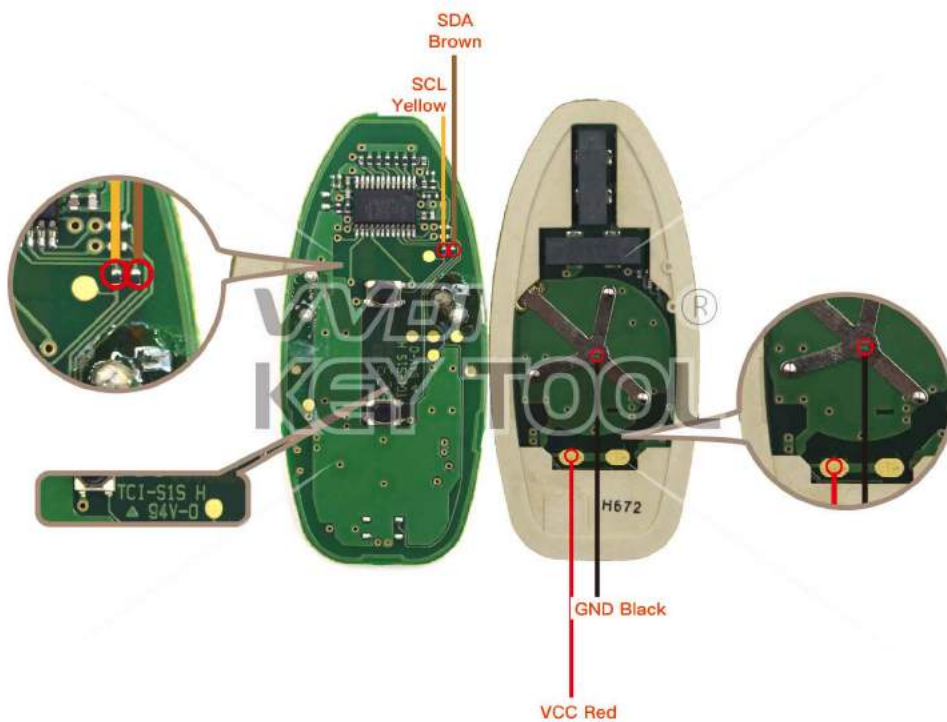

14

Lock Shell

NISSAN Hitag 2 Smartkey

Key Information	Key Adapter	Chip Number	Note
FCC ID-CWTWB1U825 Hitag2 2-button Smartkey	[25]	7952	PCB No.2EE-00053DA TCI-SIS H

Key Adapter

25

Lock Shell

NISSAN

Key Information	Key Adapter	Chip Number	Note
Hitag-AES A2C32801600 433MHz Smartkey		7953	
Hitag-AES A232800800 433MHz Smartkey		7953	

Key Adapter

Please follow the wiring diagram to use the programming cable.