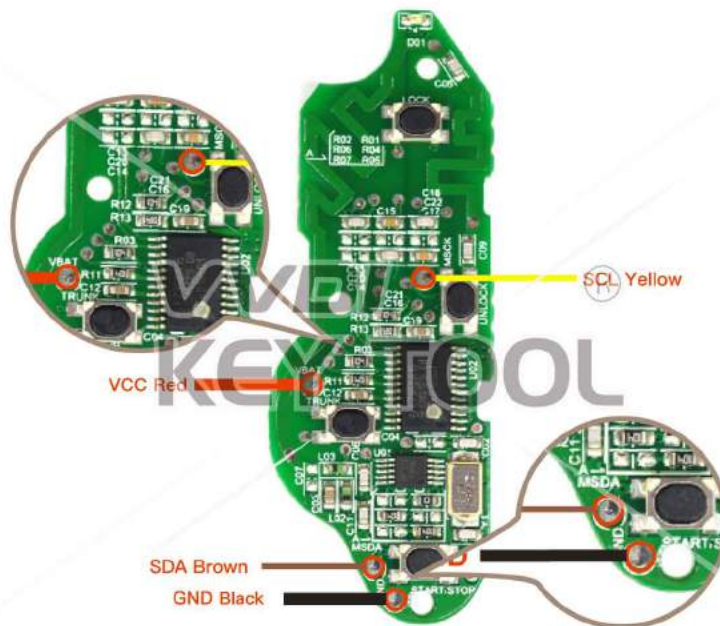

 Key Adapter

 Lock Shell

Please follow the wiring diagram to use the programming cable.

BYD K2TA 3-button Type2

 Key Adapter

 Lock Shell

Please follow the wiring diagram to use the programming cable.

BYD K2TA3-76E 4-button

 Key Adapter

 Lock Shell

Please follow the wiring diagram to use the programming cable.

BYD K2TA3-H7J 4-button

Key Adapter

Lock Shell

Please follow the wiring diagram to use the programming cable.

Chrysler/JEEP/Dodge OHT692427AA

Key Information	Key Adapter	Chip Number
OHT692427AA(2005)	[27]	7941

Support vehicle models

2007–2011 Chrysler Sebring	2004–2013 Dodge Dakota	2008–2013 Jeep Compass
2006–2010 Chrysler PT Cruiser	2004–2013 Dodge Durango	2005–2007 Jeep Grand Cherokee
2005–2007 Chrysler PT Cruiser Convertible	2005–2007 Dodge Magnum	2008–2012 Jeep Liberty
2008–2013 Dodge Avenger	2007–2011 Dodge Nitro	2007–2013 Jeep Patriot
2006–2012 Dodge Caliber	2006–2009 Dodge RAM	2007–2013 Jeep Wrangler
2005–2007 Dodge Charger	2006–2009 Jeep Commander	

Key Adapter

27

Lock Shell

Chrysler/JEEP/Dodge OHT692713AA

Key Information	Key Adapter	Chip Number
OHT692713AA	[28]	7941

Support vehicle models

- 2004–2007 Chrysler Town&Country
- 2004–2007 Dodge Caravan
- 2004–2007 Dodge Grand Caravan