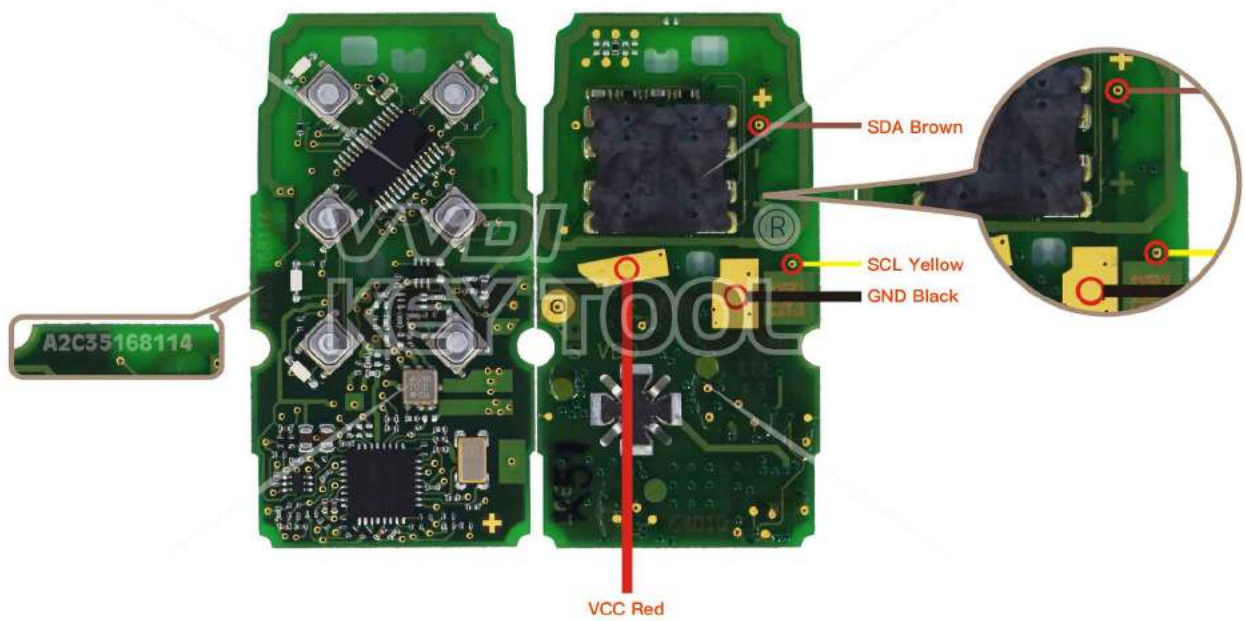

Lock Shell

Renault 285979045R Smartkey 433MHz

Key Adapter

Lock Shell

Please follow the wiring diagram to use the programming cable.

Volvo Hitag2/Hitag Smartkey

KEYTOOL — Remote Renew — Volvo

Key Information	Key Adapter	Chip Number
5WK49266(900MHz) Smartkey		7953
5WK49269(433MHz) Smartkey	[12 VOLO]	7953