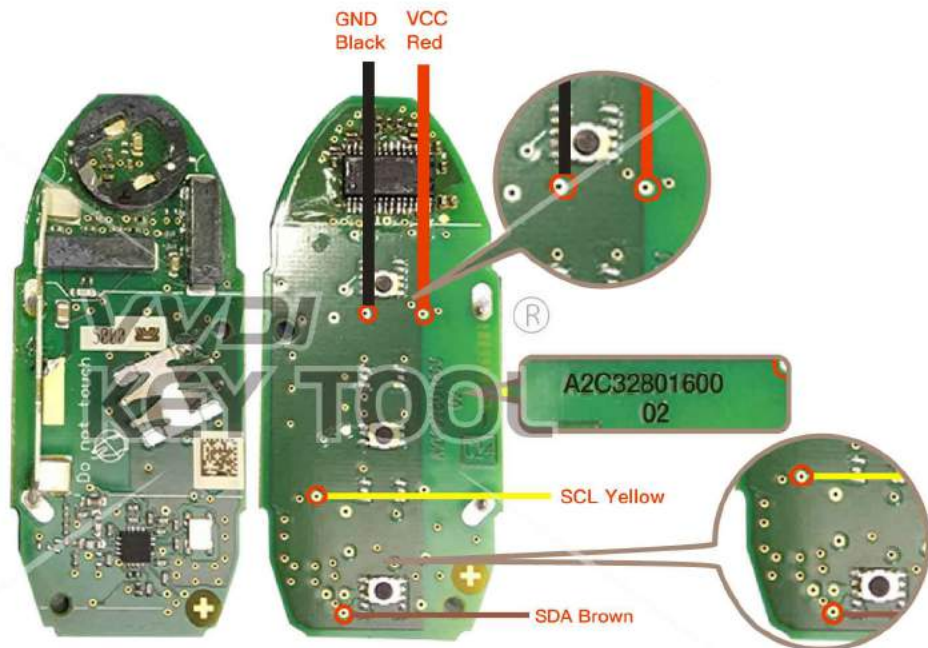

 Lock Shell

Please follow the wiring diagram to use the programming cable.

NISSAN Hitag 3 Smartkey

Key Information	Key Adapter	Chip Number
Hitag2 A2C53188764 315MHz Smartkey	[2 NISS]	7953
Hitag2 A2C53405173 433MHz Smartkey	[2 NISS]	7953

Key Adapter

Lock Shell

2 NISS

NISSAN Hitag 2 Smartkey

Key Information	Key Adapter	Chip Number	Note
Hitag2 A2C53297341 315MHz Smartkey	[18]	7952	PCB No.A2C53297341

Key Adapter

18

Lock Shell

NISSAN

Key Information	Key Adapter	Chip Number	Note
A2C32801600	[19]	7953	

Key Adapter

19

Lock Shell

NISSAN

Key Information	Key Adapter	Chip Number	Note
PBB-21148-00-AA-V0.1	[14]	7952	

Key Adapter

14

Lock Shell

NISSAN Hitag 2 Smartkey

Key Information	Key Adapter	Chip Number	Note
FCC ID-CWTWB1U825 Hitag2 2-button Smartkey	[25]	7952	PCB No.2EE-00053DA TCI-SIS H

Key Adapter

25

Lock Shell

NISSAN