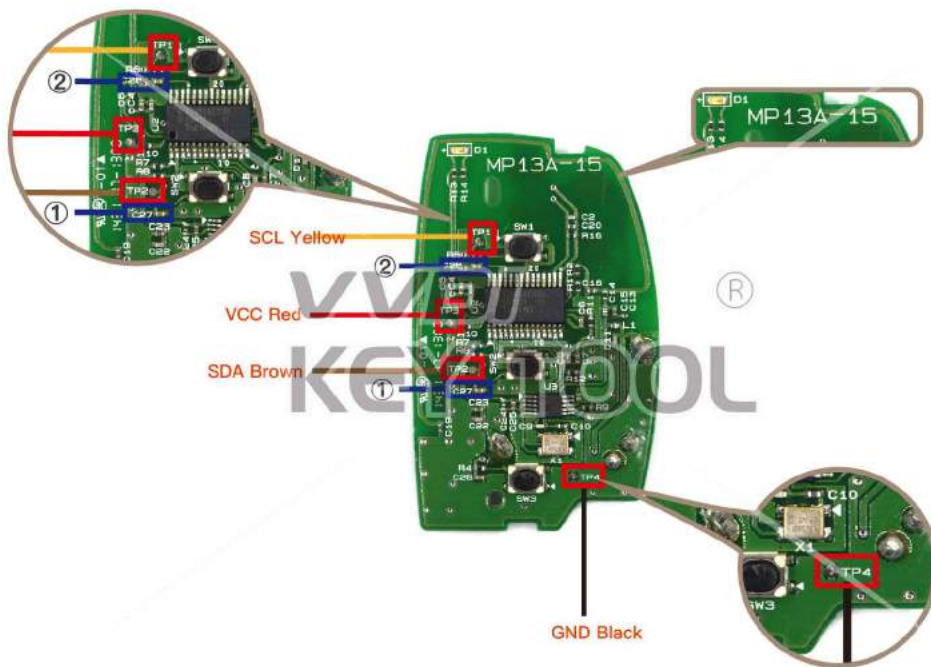

Key Adapter

Please follow the wiring diagram to use the programming cable.

Lock Shell

Hyundai/KIA MP13L-15

Type	Frequency	Transponder	Note
MP13A_15 Smartkey	433	7953	Please remove the C27 and C28 components of legend ① and legend ②