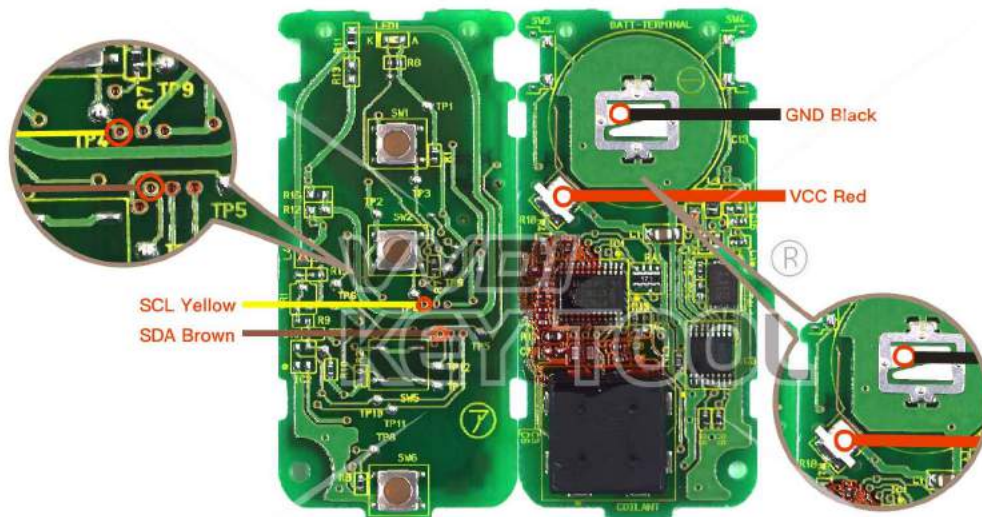

6 LDRV

Lock Shell

LAND ROVER

YWX000061 434MHz Visteon
 YWX000071 315MHz Visteon

Key Information	Key Adapter	Chip Number
YWX000061 434MHz Visteon		7941
YWX000071 315MHz Visteon		7941

Key Adapter

Please follow the wiring diagram to use the programming cable.

Lock Shell

Mazda CX5 Smartkey

Key Adapter

22

Lock Shell

Mitsubishi G8D-644M-KEY 434MHZ

Key Information	Key Adapter	Chip Number
G8D-644M-KEY 434MHZ		7953

 Key Adapter

 Lock Shell

Please follow the wiring diagram to use the programming cable.

NISSAN Hitag 3 Smartkey

Key Information	Key Adapter	Chip Number
Hitag2 A2C53188764 315MHz Smartkey	[2 NISS]	7953
Hitag2 A2C53405173 433MHz Smartkey	[2 NISS]	7953