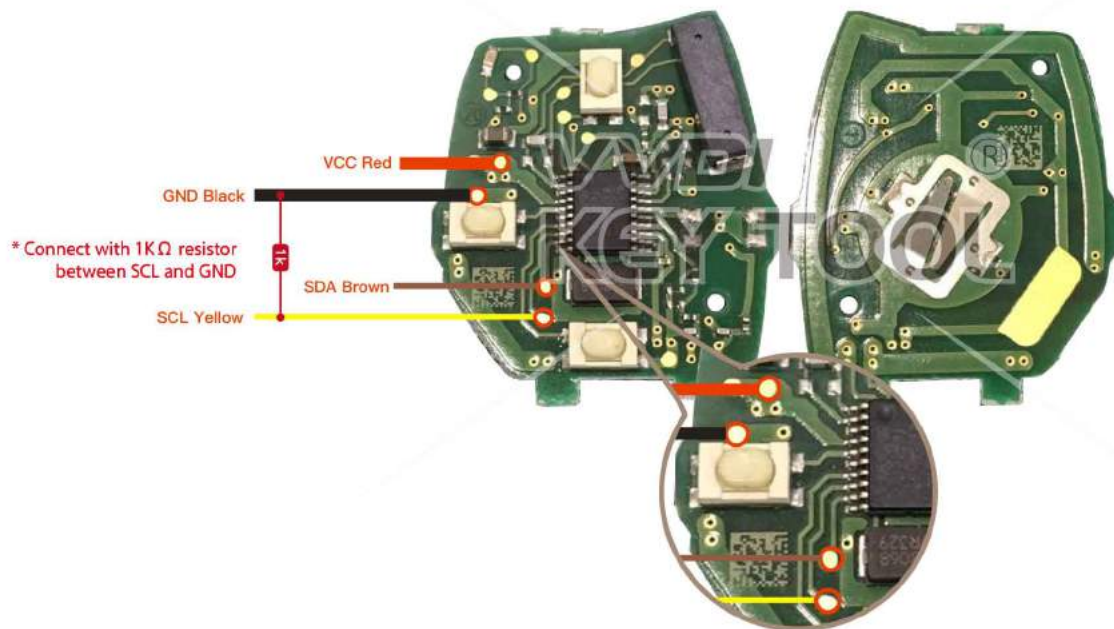

Honda

Key Information	Key Adapter	Chip Number
CMII ID:2006DJ0987 MODEL NO.:HLIK-1T		7961

21