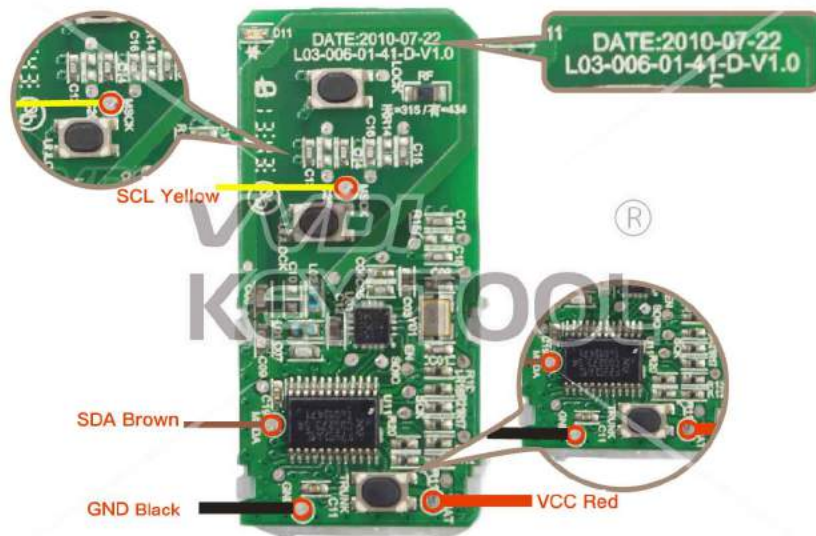

VVDI
KEY TOOL

BYD K2TA4-30A Smartkey

Key Adapter

Lock Shell

Please follow the wiring diagram to use the programming cable.

BYD K2TD 2-button

Key Information	Key Adapter	Chip Number
K2TD 2-button		7952

 Key Adapter

 Lock Shell

Please follow the wiring diagram to use the programming cable.

BYD K2TA3-74B 3-button

 Key Adapter

 Lock Shell

Please follow the wiring diagram to use the programming cable.

BYD K2TA 3-button Type1

 Key Adapter

 Lock Shell

Please follow the wiring diagram to use the programming cable.

BYD K2TA 3-button Type2

 Key Adapter

 Lock Shell

Please follow the wiring diagram to use the programming cable.

BYD K2TA3-76E 4-button

 Key Adapter

 Lock Shell

Please follow the wiring diagram to use the programming cable.

BYD K2TA3-H7J 4-button

Key Adapter

Lock Shell

Please follow the wiring diagram to use the programming cable.

Chrysler/JEEP/Dodge OHT692427AA