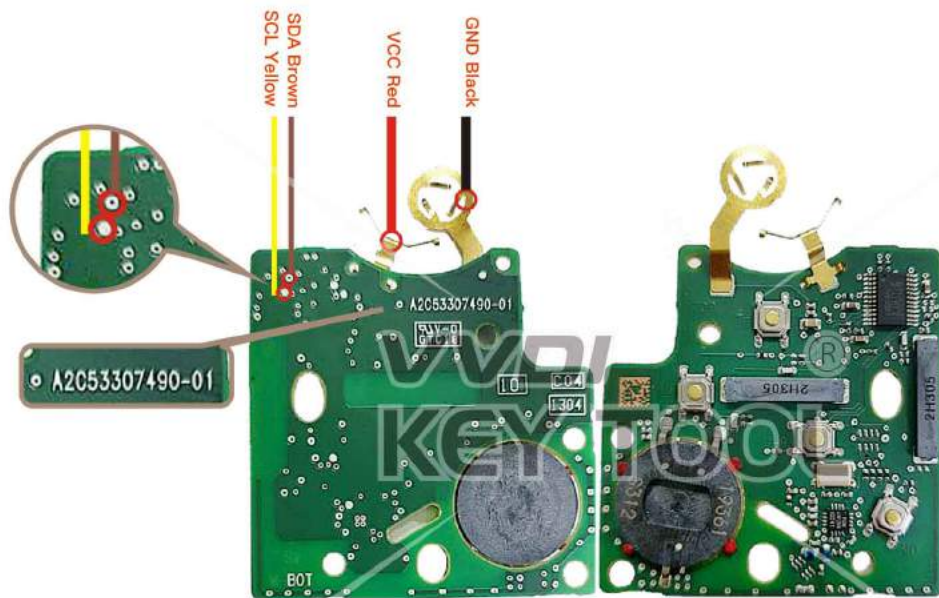

Please follow the wiring diagram to use the programming cable.

Renault 285975779R Smartkey 433MHz

Key Information	Key Adapter	Chip Number
285975779R Smartkey 433MHz		7952

Key Adapter

Please follow the wiring diagram to use the programming cable.

Lock Shell

Renault 285979045R Smartkey 433MHz

Key Adapter

Lock Shell

Please follow the wiring diagram to use the programming cable.

Volvo Hitag2/Hitag Smartkey

KEYTOOL — Remote Renew — Volvo

Key Information	Key Adapter	Chip Number
5WK49266(900MHz) Smartkey		7953
5WK49269(433MHz) Smartkey	[12 VOLO]	7953