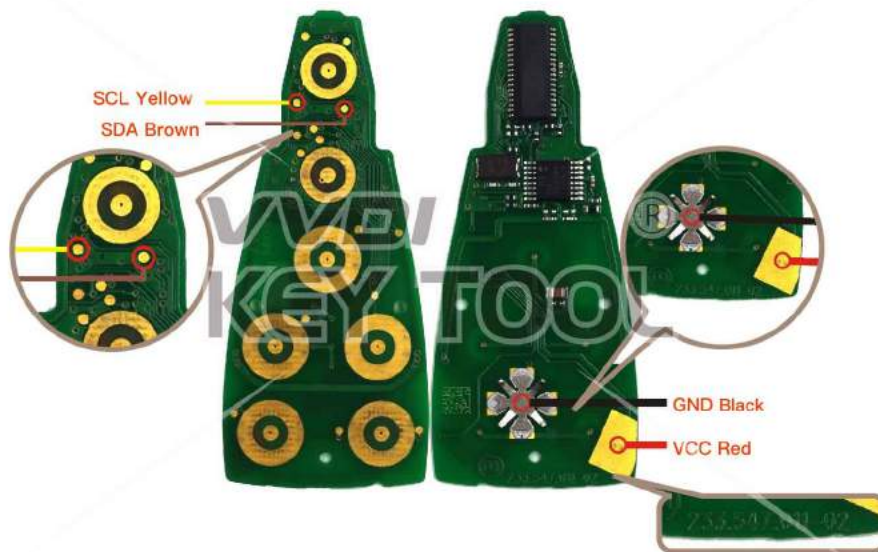

Key Adapter

27

Lock Shell

Chrysler/JEEP/Dodge OHT692713AA

Key Information	Key Adapter	Chip Number
OHT692713AA	[28]	7941

Support vehicle models

- 2004–2007 Chrysler Town&Country
- 2004–2007 Dodge Caravan
- 2004–2007 Dodge Grand Caravan

Key Adapter

28

Lock Shell

Chrysler/JEEP/Dodge KOBOT04A

KEYTOOL → Remote Renew → Chrysler / Jeep / Dodge

Key Information	Key Adapter	Chip Number
KOBOT04A	[20]	7961

Support vehicle models

- | | |
|--------------------------|-------------------------------|
| 2007—2009 Chrysler Aspen | 2005—2007 Chrysler 300 |
| 2005—2007 Dodge Durango | 2007—2011 Dodge Dakota |
| 2007—2009 Dodge Ram | 2007—2013 Dodge Avenger |
| 2005—2007 Dodge Charger | 2007—2012 Dodge Caliber |
| 2005—2007 Jeep Commander | 2005—2007 Jeep Grand Cherokee |

Key Adapter

20

Lock Shell

Chrysler/JEEP/Dodge IYZ-C01C

Key Information	Key Adapter	Chip Number
IYZ-C01C		7941

Support vehicle models

- | | |
|-------------------------------|---------------------------------|
| 2008–2011 Chrysler 300 | 2008–2013 Chrysler Town&Country |
| 2010–2013 Dodge Caravan | 2008–2013 Dodge Charger |
| 2008–2013 Dodge Challenger | 2011–2013 Dodge Durango |
| 2008–2012 Dodge Grand Caravan | 2008–2011 Dodge Journey |
| 2008– Dodge Magnum | 2009–2013 Dodge RAM |
| 2008–2010 Jeep Commander | 2011–2013 Jeep Grand Cherokee |

 Key Adapter

 Lock Shell

Please follow the wiring diagram to use the programming cable.

Chrysler/JEEP/Dodge M3N5WY783X

 Key Adapter

 Lock Shell

Please follow the wiring diagram to use the programing cable.

Chrysler/JEEP/Dodge IYZ-C01C Smartkey