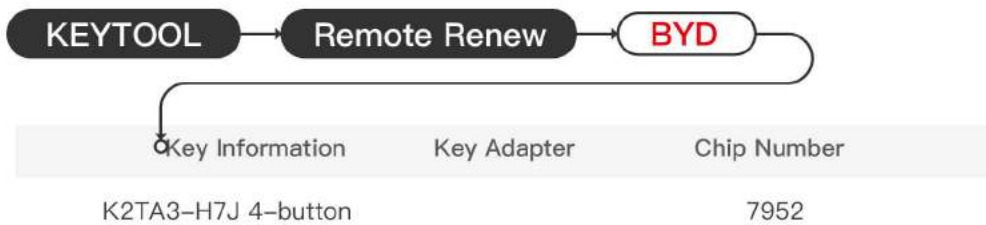

 Key Adapter

 Lock Shell

Please follow the wiring diagram to use the programming cable.

BYD K2TA3-H7J 4-button

Key Adapter

Lock Shell

Please follow the wiring diagram to use the programming cable.

Chrysler/JEEP/Dodge OHT692427AA