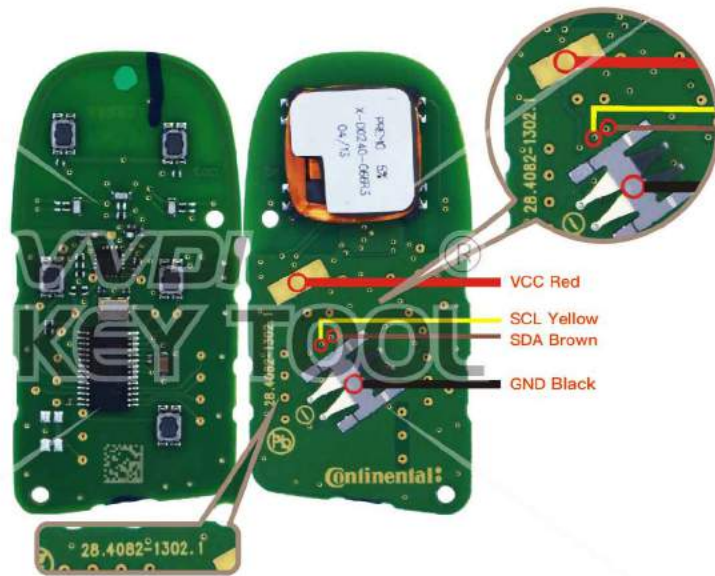

Key Information	Key Adapter	Chip Number
IYZ-C01C Smartkey	[10]	

Support vehicle models

- | | |
|-------------------------------|---------------------------------|
| 2008–2011 Chrysler 300 | 2008–2013 Chrysler Town&Country |
| 2010–2013 Dodge Caravan | 2008–2013 Dodge Charger |
| 2008–2013 Dodge Challenger | 2011–2013 Dodge Durango |
| 2008–2012 Dodge Grand Caravan | 2008–2011 Dodge Journey |
| 2008– Dodge Magnum | 2009–2013 Dodge RAM |
| 2008–2010 Jeep Commander | 2011–2013 Jeep Grand Cherokee |

Key Adapter

10 CRSL

Lock Shell

Chrysler/JEEP/Dodge GQ4-53T

KEYTOOL → Remote Renew → Chrysler / Jeep / Dodge

Key Information	Key Adapter	Chip Number	Note
GQ4-53T Hitag2	[16]	7961	Chip silkprint: 61c700

Key Adapter

16

Lock Shell

Chrysler/JEEP/Dodge M3M

Key Information	Key Adapter	Chip Number	Note
M3M AES M3M Hitag 2	[1 MAST]	7953	Chip silkprint: F7953MC

Key Adapter

1 MAST

Lock Shell

Chrysler/JEEP/Dodge M3M 322971XX

Key Information	Key Adapter	Chip Number	Note
M3M 322971XX	[15]	7941	

Key Adapter

15

Lock Shell

长城 H2 Smartkey

Key Information	Key Adapter	Chip Number
28597945R 433MHz Smartkey	[23]	7952

Key Adapter

23