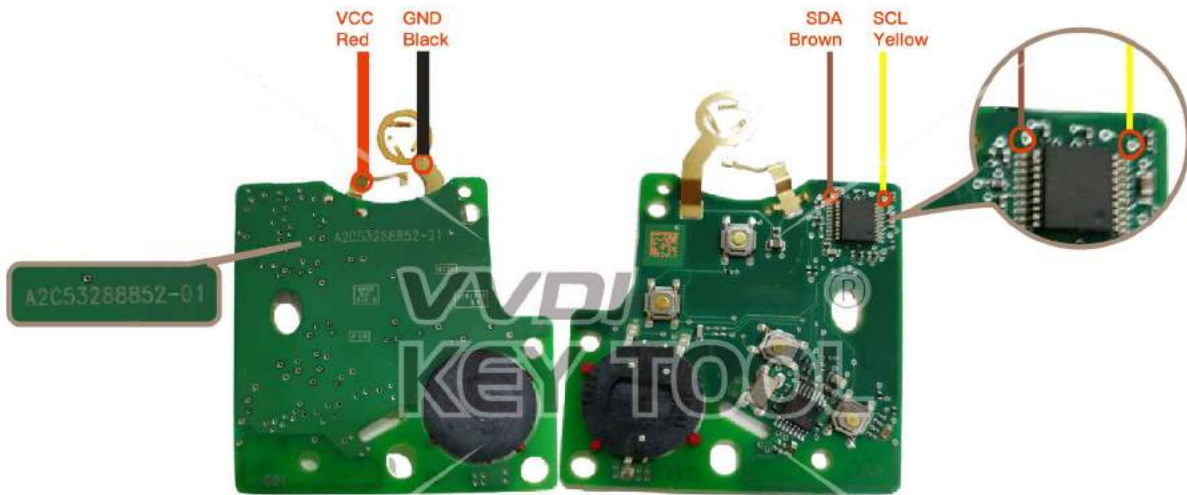

Key Adapter

Please follow the wiring diagram to use the programming cable.

Lock Shell

Renault 285970036R Hitag2-433MHz

Key Information	Key Adapter	Chip Number
285970036R Hitag2-433MHz		7941

Key Adapter

Lock Shell