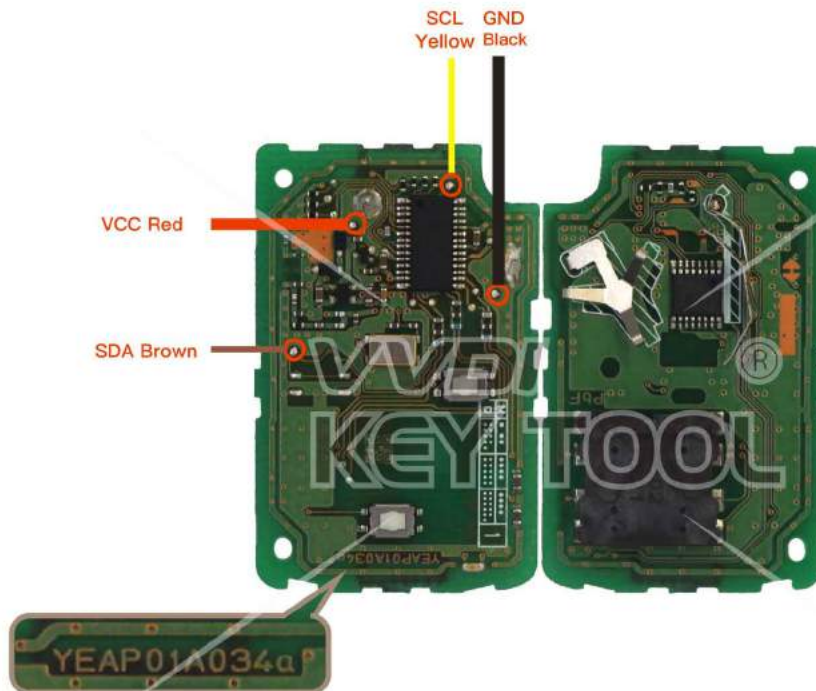

Lock Shell

Honda

Key Information	Key Adapter	Chip Number
Ver.003 GHR-H003-0010	[29]	7961

Key Adapter

29

Lock Shell

Honda

Key Adapter

26

Lock Shell

Honda

Key Information	Key Adapter	Chip Number
TOP A2C53253118-03	[32]	7961

Key Adapter

32

Lock Shell

Honda

Key Information	Key Adapter	Chip Number
YEAP01A034a	[3 CRV]	7953

Key Adapter

3 CRV

Lock Shell

Honda

Key Information	Key Adapter	Chip Number
B002818-3-V0.3	[13]	7961

Key Adapter

13