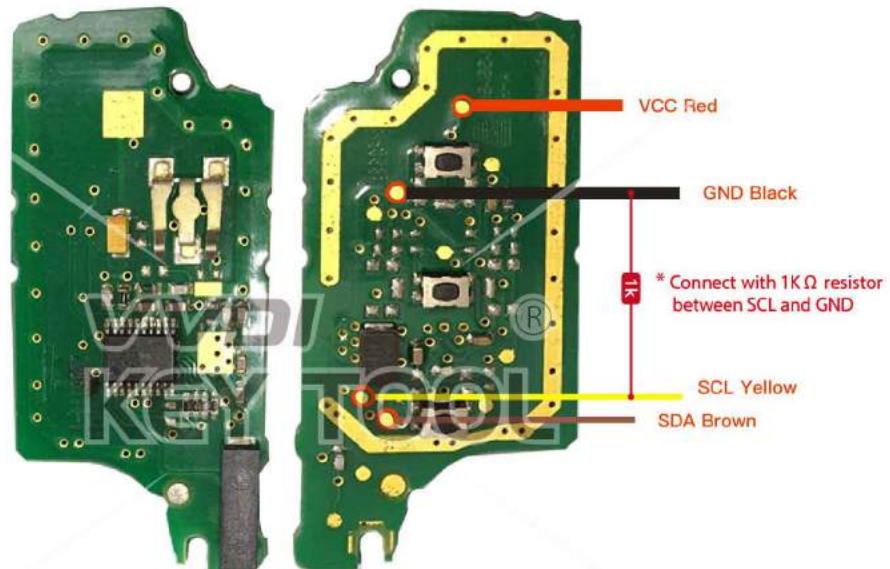

Peugeot

Key Information	Key Adapter	Chip Number
JCI 22851114-1	[17]	7961

17

Lock Shell