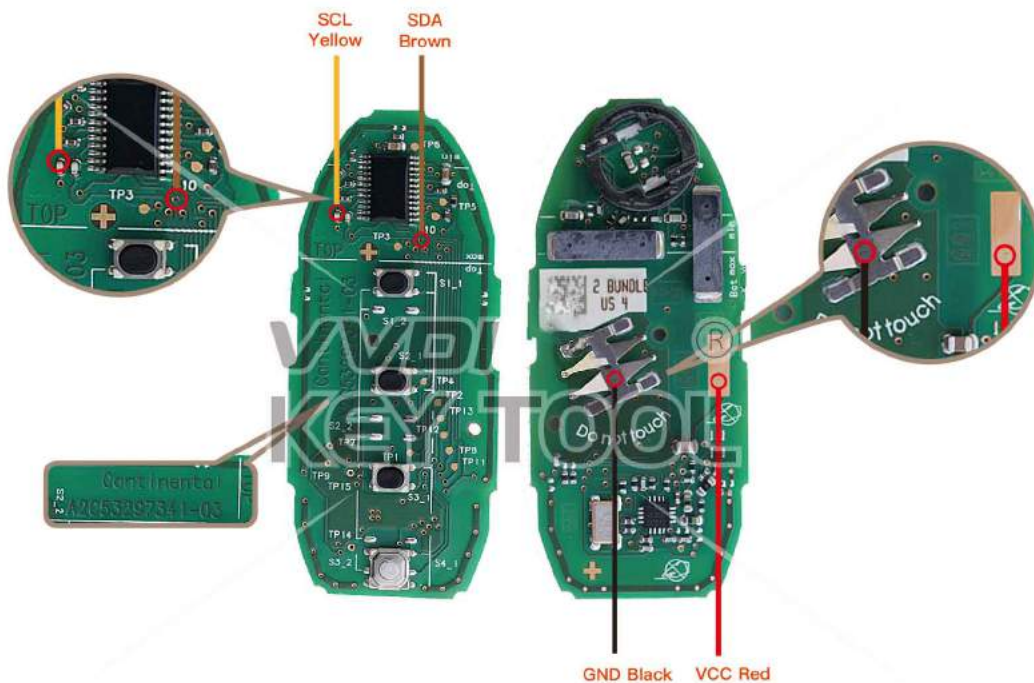

 Lock Shell

Please follow the wiring diagram to use the programming cable.

NISSAN Hitag 3 Smartkey

Key Information	Key Adapter	Chip Number
Hitag2 A2C53188764 315MHz Smartkey	[2 NISS]	7953
Hitag2 A2C53405173 433MHz Smartkey	[2 NISS]	7953

Key Adapter

Lock Shell

2 NISS

NISSAN Hitag 2 Smartkey

Key Information	Key Adapter	Chip Number	Note
Hitag2 A2C53297341 315MHz Smartkey	[18]	7952	PCB No.A2C53297341

Key Adapter

18

Lock Shell

14

Lock Shell

NISSAN Hitag 2 Smartkey

Key Information	Key Adapter	Chip Number	Note
FCC ID-CWTWB1U825 Hitag2 2-button Smartkey	[25]	7952	PCB No.2EE-00053DA TCI-SIS H

Key Adapter

25

Lock Shell

NISSAN