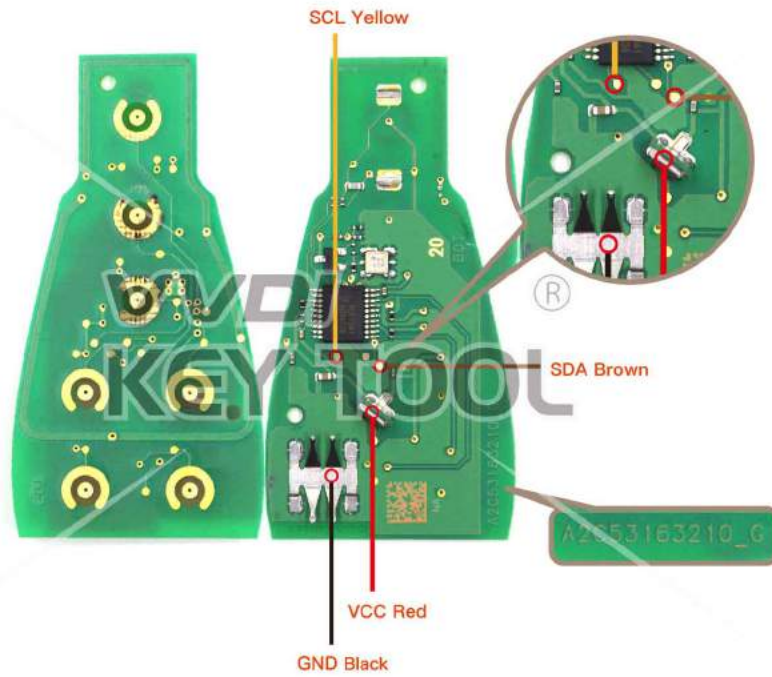

Key Adapter

20

Lock Shell

Chrysler/JEEP/Dodge IYZ-C01C

Key Information	Key Adapter	Chip Number
IYZ-C01C		7941

Support vehicle models

- | | |
|-------------------------------|---------------------------------|
| 2008–2011 Chrysler 300 | 2008–2013 Chrysler Town&Country |
| 2010–2013 Dodge Caravan | 2008–2013 Dodge Charger |
| 2008–2013 Dodge Challenger | 2011–2013 Dodge Durango |
| 2008–2012 Dodge Grand Caravan | 2008–2011 Dodge Journey |
| 2008– Dodge Magnum | 2009–2013 Dodge RAM |
| 2008–2010 Jeep Commander | 2011–2013 Jeep Grand Cherokee |

 Key Adapter

 Lock Shell

Please follow the wiring diagram to use the programming cable.

Chrysler/JEEP/Dodge M3N5WY783X

 Key Adapter

 Lock Shell

Please follow the wiring diagram to use the programing cable.

Chrysler/JEEP/Dodge IYZ-C01C Smartkey

Key Information	Key Adapter	Chip Number
IYZ-C01C Smartkey	[10]	

Support vehicle models

- | | |
|-------------------------------|---------------------------------|
| 2008–2011 Chrysler 300 | 2008–2013 Chrysler Town&Country |
| 2010–2013 Dodge Caravan | 2008–2013 Dodge Charger |
| 2008–2013 Dodge Challenger | 2011–2013 Dodge Durango |
| 2008–2012 Dodge Grand Caravan | 2008–2011 Dodge Journey |
| 2008– Dodge Magnum | 2009–2013 Dodge RAM |
| 2008–2010 Jeep Commander | 2011–2013 Jeep Grand Cherokee |

Key Adapter

10 CRSL

Lock Shell

Chrysler/JEEP/Dodge GQ4-53T

KEYTOOL → Remote Renew → Chrysler / Jeep / Dodge

Key Information	Key Adapter	Chip Number	Note
GQ4-53T Hitag2	[16]	7961	Chip silkprint: 61c700

Key Adapter