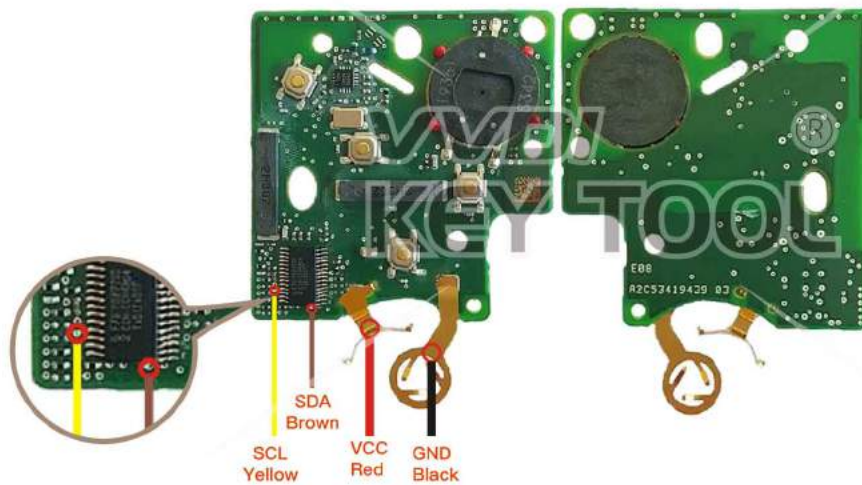

Lock Shell

Peugeot

Key Information	Key Adapter	Chip Number
JCI 22851114-1	[17]	7961

Key Adapter

17

Lock Shell

Porsche

Key Information	Key Adapter	Chip Number
7PP959753BN 434MHz	[4 POSC]	7953
7PP959753BS 434MHz	[4 POSC]	7953
7PP959753BM 315MHz	[4 POSC]	7953
7PP959753BQ 315MHz	[4 POSC]	7953
7PP959753AJ 434MHz	[4 POSC]	7953

Key Adapter

4 POSC

Lock Shell

Renault AK010008 Fluence 3-button 433MHz

Key Information	Key Adapter	Chip Number
AK010008 Fluence 3-button 433MHz		7961

 Key Adapter

 Lock Shell

Please follow the wiring diagram to use the programming cable.

Renault 285971998R Smartkey Hitag—AES 433MHz

Key Information	Key Adapter	Chip Number
285971998R Smartkey Hitag—AES 433MHz		7953

 Key Adapter

 Lock Shell

Please follow the wiring diagram to use the programing cable.