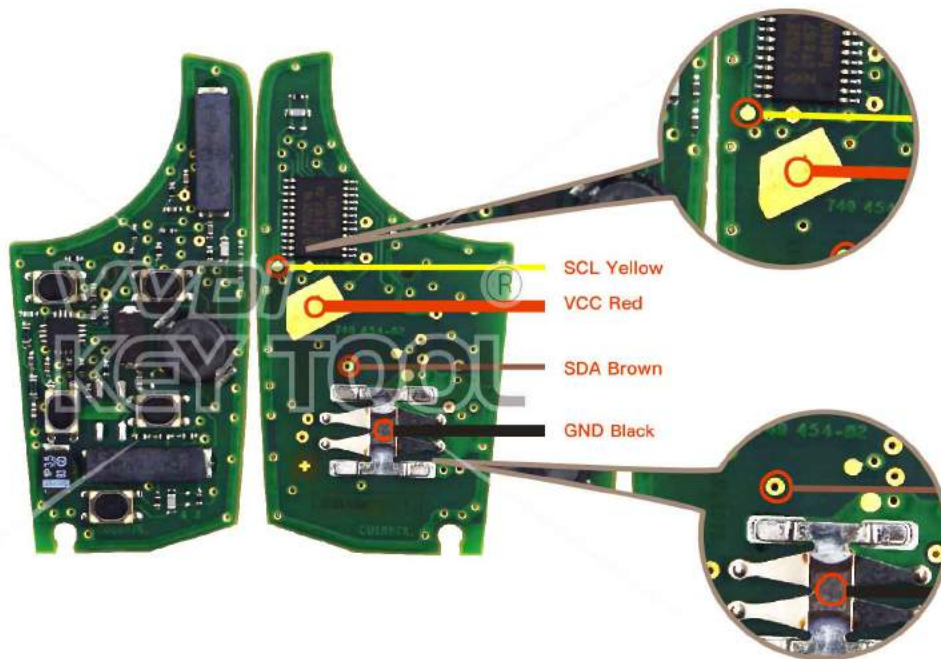

Key Adapter

Lock Shell

7 BMW-F

BUICK/CHEVROLET Smartkey

Key Information	Key Adapter	Chip Number
A2C53360923-04	[30]	

Key Adapter

30

Lock Shell

BUICK/CHEVROLET Smartkey

Key Adapter

Lock Shell

31

BUICK/CHEVROLET Smartkey

 Key Adapter

 Lock Shell

Please follow the wiring diagram to use the programming cable.

BUICK/CHEVROLET Smartkey

Key Information	Key Adapter	Chip Number
Type5 4-button 315MHz F7952E	[9 BUIC]	7952
Type5 5-button 315MHz F7952E	[9 BUIC]	7952
Type5 5-button 433MHz F7952E	[9 BUIC]	7952
Type5 4-button 433MHz F7952E	[9 BUIC]	7952
Type5 3-button 433MHz F7952E	[9 BUIC]	7952

Key Adapter

Lock Shell

9 BUIC

BUICK/CHEVROLET Smartkey

Key Information	Key Adapter	Chip Number
A2C53430 626-02 Continental	[24]	7941

 Key Adapter

 Lock Shell

24