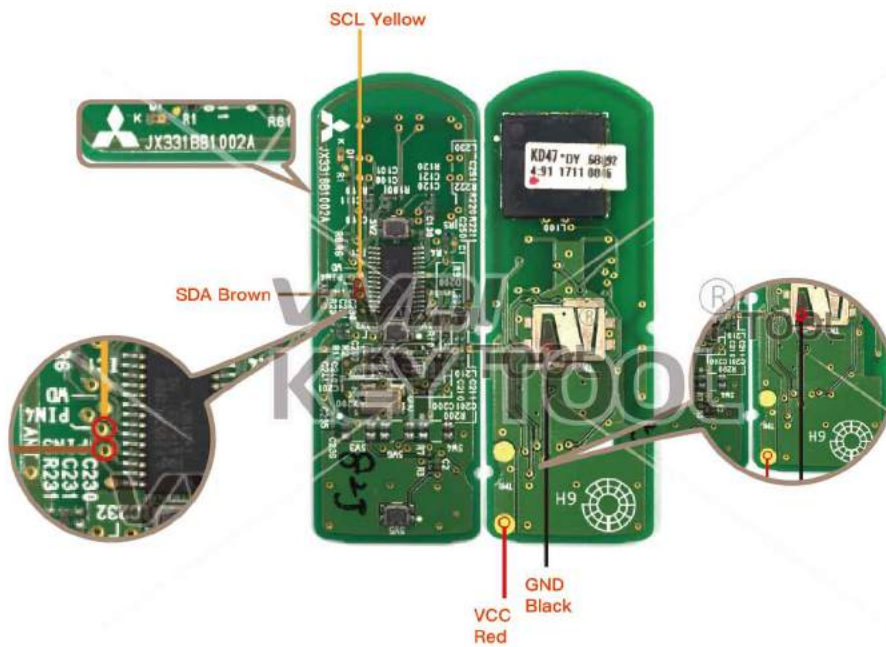

6 LDRV

Lock Shell

LAND ROVER

YWX000061 434MHz Visteon
 YWX000071 315MHz Visteon

Key Information	Key Adapter	Chip Number
YWX000061 434MHz Visteon		7941
YWX000071 315MHz Visteon		7941

Key Adapter

Please follow the wiring diagram to use the programming cable.

Lock Shell

Mazda CX5 Smartkey

Key Adapter

22

Lock Shell

Mitsubishi G8D-644M-KEY 434MHZ

Key Information	Key Adapter	Chip Number
G8D-644M-KEY 434MHZ		7953

 Key Adapter

 Lock Shell

Please follow the wiring diagram to use the programming cable.

NISSAN Hitag 3 Smartkey

Key Information	Key Adapter	Chip Number
Hitag2 A2C53188764 315MHz Smartkey	[2 NISS]	7953
Hitag2 A2C53405173 433MHz Smartkey	[2 NISS]	7953