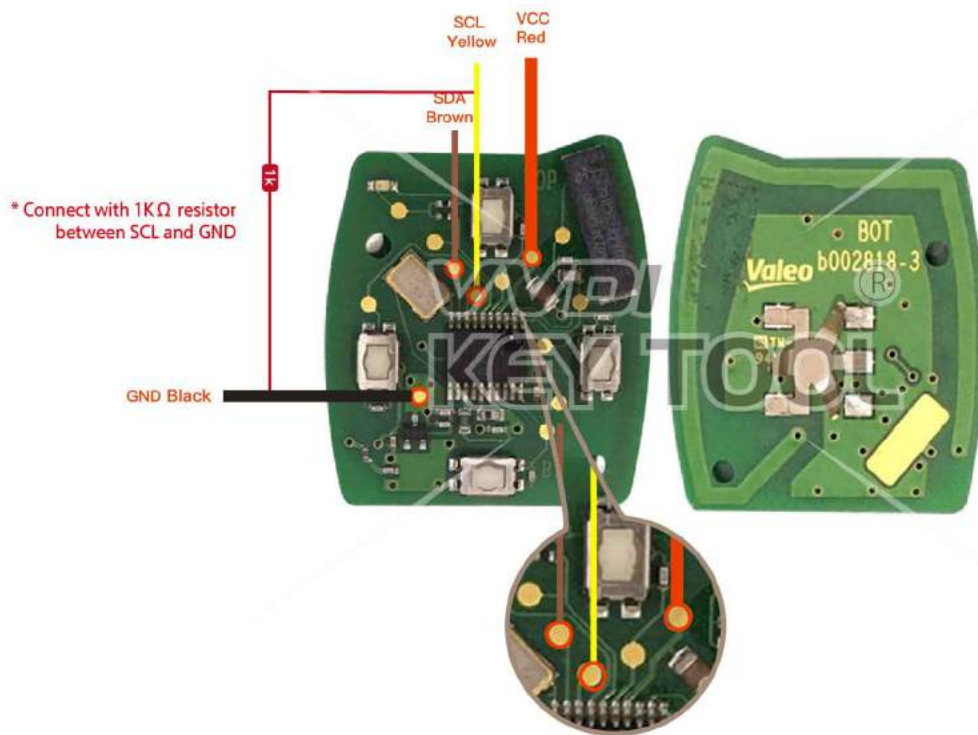

Key Information	Key Adapter	Chip Number
YEAP01A034a	[3 CRV]	7953

Key Adapter

3 CRV

Lock Shell

Honda

Key Information	Key Adapter	Chip Number
B002818-3-V0.3	[13]	7961

Key Adapter

13