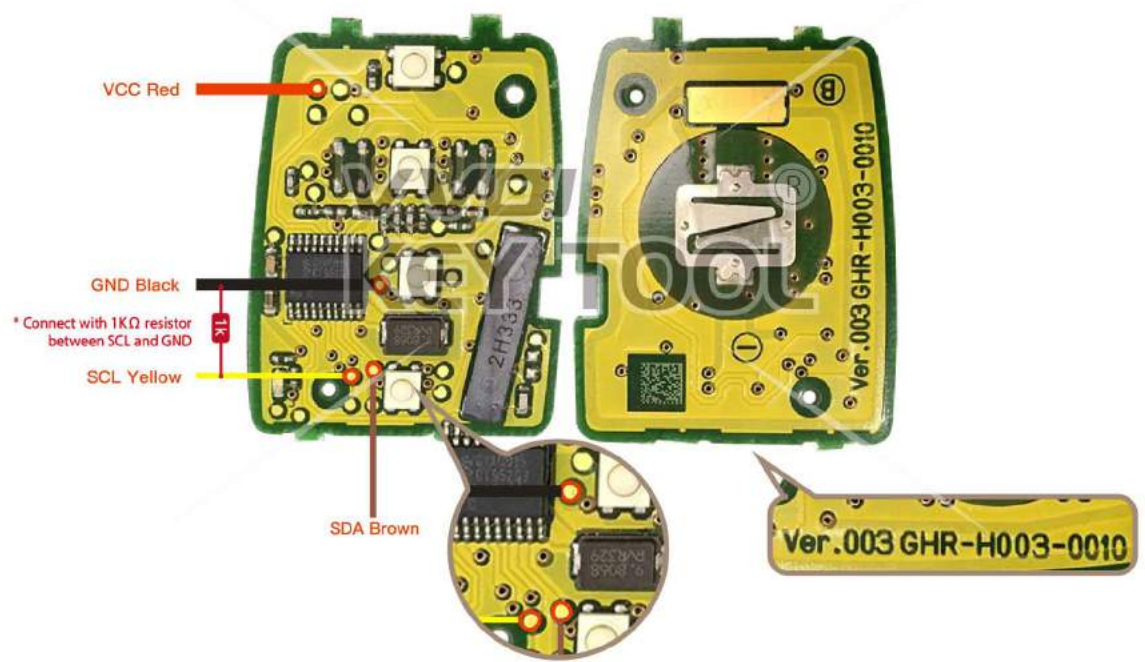

Key Information	Key Adapter	Chip Number
Ver.003 GHR-H003-0010	[29]	7961