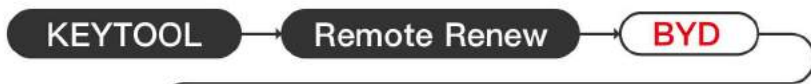

VVDI
KEY TOOL

BYD K2TA4-30A Smartkey

Key Adapter

Lock Shell

Please follow the wiring diagram to use the programming cable.

BYD K2TD 2-button

Key Information	Key Adapter	Chip Number
K2TD 2-button		7952

 Key Adapter