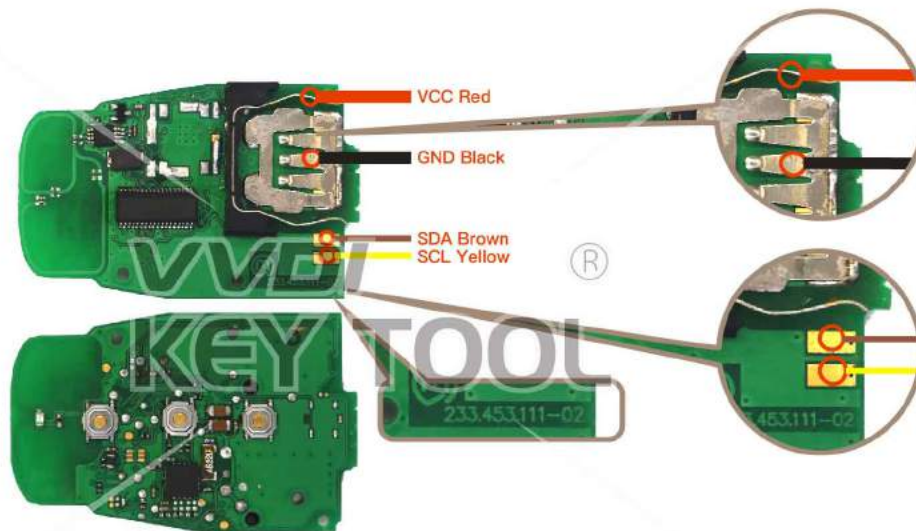

REMOTE UNLOCK WIRING DIAGRAM

Version number: v3.0

2018.05.15

Keytool wiring function definition

NXP transponder pin definition

Transponder type	 GND	 SDA	 VCC	 SCL
PCF7941	19	11	4	10
PCF7961	19	9	4	8
PCF7952	11	22	8	21
PCF7945	13	26	10	25
PCF7953	13	26	10	25

Audi Universal type

Key Information	Key Adapter	Chip Number	Note
PCB1 8T0959754 433 Remote	[5 AUDI]	7945	PCB No.233.423.111-02
PCB1 8T0959754A 315 Remote	[5 AUDI]	7945	PCB No.233.423.111-02
PCB1 8T0959754D 868 Remote	[5 AUDI]	7945	PCB No.233.423.111-02
PCB1 8T0959754F 433 Smartkey	[5 AUDI]	7945	PCB No.233.423.111-02
PCB2 8T0959754 433 Remote	[5 AUDI]	7945	PCB No.233.453.111-05/06
PCB2 8T0959754D 868 Remote	[5 AUDI]	7945	PCB No.233.453.111-05/07
PCB2 8T0959754F 433 Smartkey	[5 AUDI]	7945	PCB No.233.453.111-05/08
PCB2 8T0959754G 315 Smartkey	[5 AUDI]	7945	PCB No.233.453.111-05/09

* Universal type supports any 5th generation key, please use universal type to test if selected data can not work

Key Adapter

Lock Shell

5 AUDI

Audi Universal type

Key Information	Key Adapter	Chip Number	Note
PCB2 4H0959754G 315 Smartkey	[5 AUDI]	7945	PCB No.233.453.111-05/10
PCB2 4H0959754K 868 Smartkey	[5 AUDI]	7945	PCB No.233.453.111-05/11
PCB2 4G0959754G 315 Smartkey	[5 AUDI]	7945	PCB No.233.453.111-05/12
PCB2 4G0959754K 868 Smartkey	[5 AUDI]	7945	PCB No.233.453.111-05/13
PCB3 4H0959754DA 433 Smartkey	[5 AUDI]	7945	PCB No.233.453.211-01/02
PCB3 4H0959754DB 315 Smartkey	[5 AUDI]	7945	PCB No.233.453.211-01/02
PCB3 4H0959754DD 868 Smartkey	[5 AUDI]	7945	PCB No.233.453.211-01/02