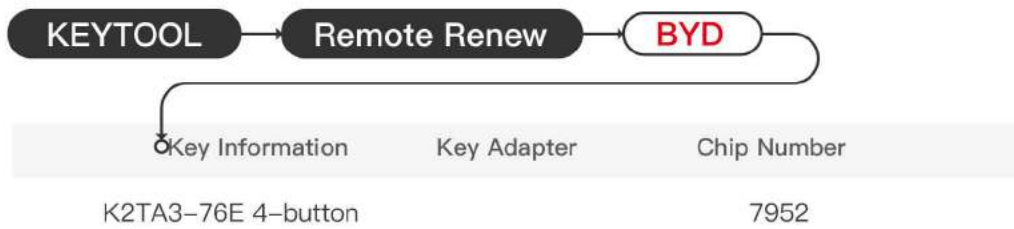

 Key Adapter

 Lock Shell

Please follow the wiring diagram to use the programming cable.

BYD K2TA 3-button Type2

 Key Adapter

 Lock Shell

Please follow the wiring diagram to use the programming cable.

BYD K2TA3-76E 4-button