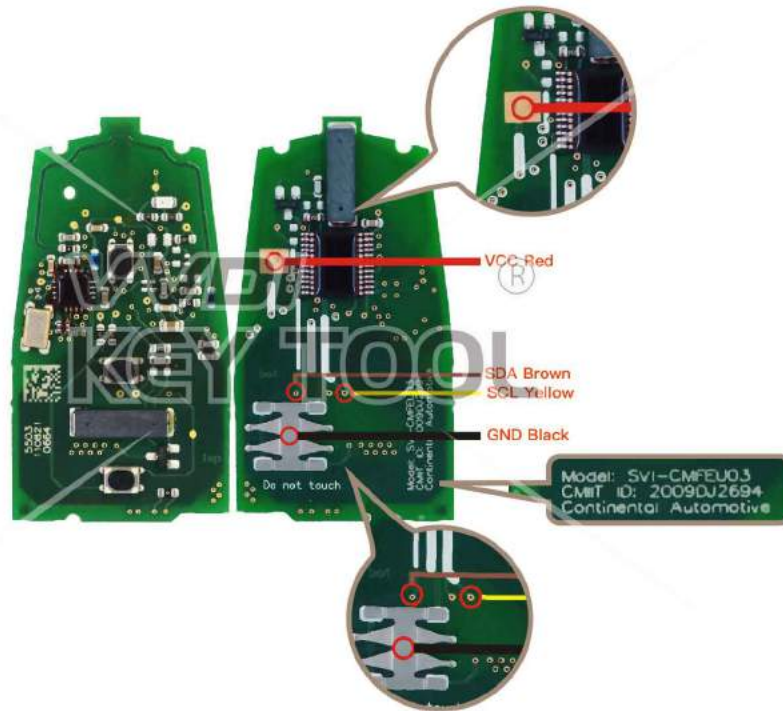

Key Adapter

11 HYUD-1

Lock Shell

Hyundai/KIA SVI-CMFEU03

Key Information	Key Adapter	Chip Number	Note
SVI-CMFCH03	[11 HYUD-1]	7952	After 2009 Most Hyundai/Kia 3-button Smartkey Chip silkprint:049620C03

Key Adapter