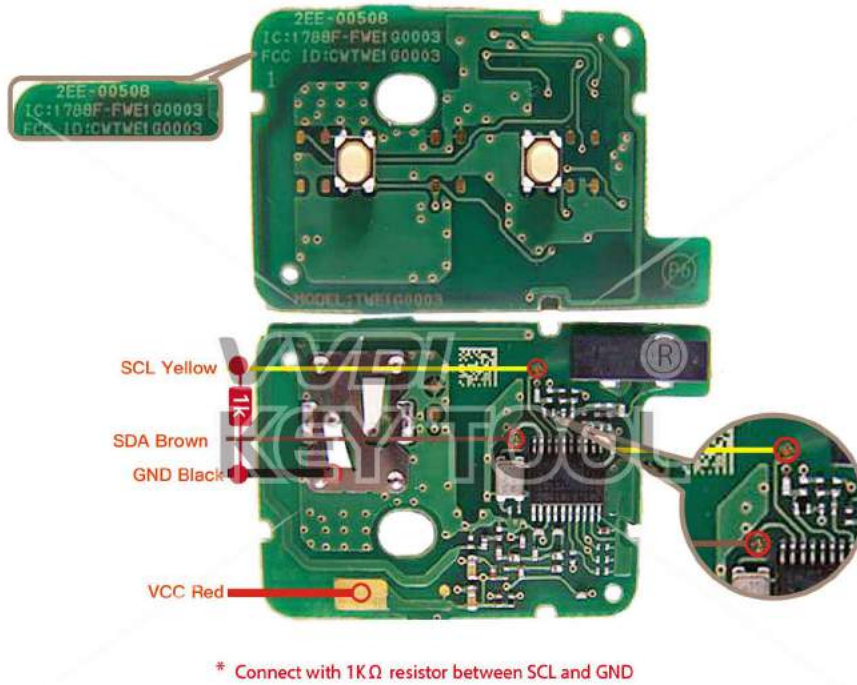

Renault 805673071R 2-button 433MHz

* Connect with 1K Ω resistor between SCL and GND

Key Adapter

Lock Shell

Please follow the wiring diagram to use the programming cable.

Renault 805673071R 2-button 433MHz

Key Information	Key Adapter	Chip Number
805673071R 2-button 433MHz		7961