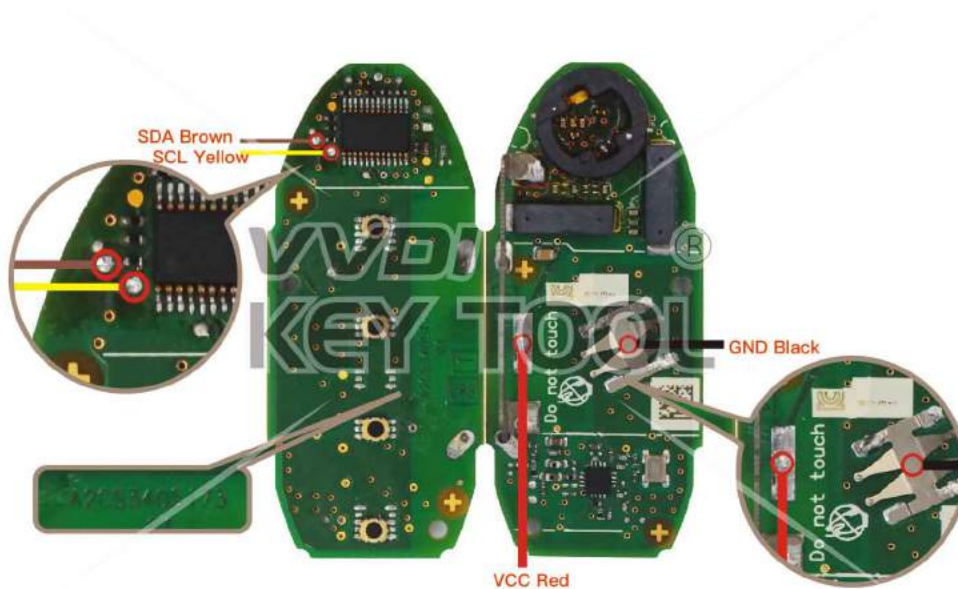

6 LDRV

Lock Shell

LAND ROVER

YWX000061 434MHz Visteon
 YWX000071 315MHz Visteon

Key Information	Key Adapter	Chip Number
YWX000061 434MHz Visteon		7941
YWX000071 315MHz Visteon		7941

Key Adapter

Please follow the wiring diagram to use the programming cable.

Lock Shell

Mazda CX5 Smartkey

Key Adapter

22

Lock Shell

Mitsubishi G8D-644M-KEY 434MHZ

Key Information	Key Adapter	Chip Number
G8D-644M-KEY 434MHZ		7953

 Key Adapter

 Lock Shell

Please follow the wiring diagram to use the programming cable.

NISSAN Hitag 3 Smartkey

Key Information	Key Adapter	Chip Number
Hitag2 A2C53188764 315MHz Smartkey	[2 NISS]	7953
Hitag2 A2C53405173 433MHz Smartkey	[2 NISS]	7953

Key Adapter

Lock Shell

2 NISS

NISSAN Hitag 2 Smartkey

Key Information	Key Adapter	Chip Number	Note
Hitag2 A2C53297341 315MHz Smartkey	[18]	7952	PCB No.A2C53297341

Key Adapter

18

Lock Shell