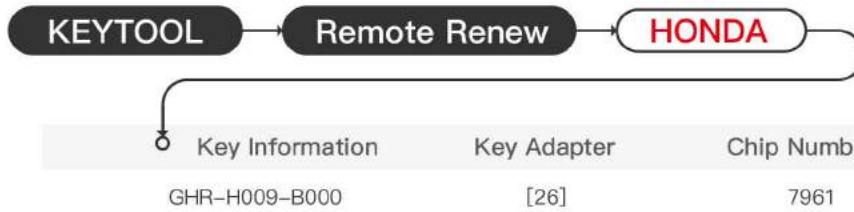

Lock Shell

Honda

Key Information	Key Adapter	Chip Number
Ver.003 GHR-H003-0010	[29]	7961

Key Adapter

29

Lock Shell

Honda

Key Adapter