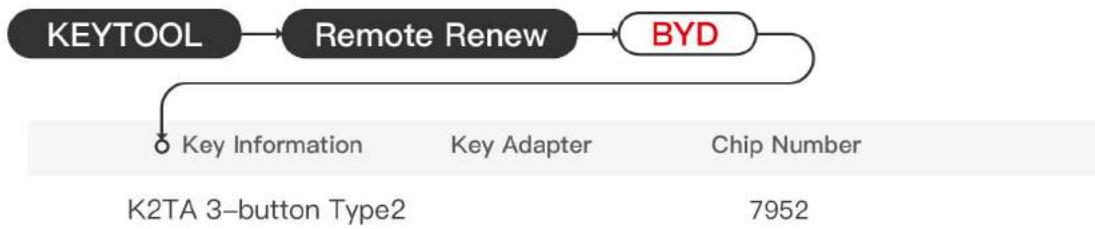

 Key Adapter

 Lock Shell

Please follow the wiring diagram to use the programming cable.

BYD K2TA 3-button Type2

 Key Adapter

 Lock Shell

Please follow the wiring diagram to use the programming cable.

BYD K2TA3-76E 4-button