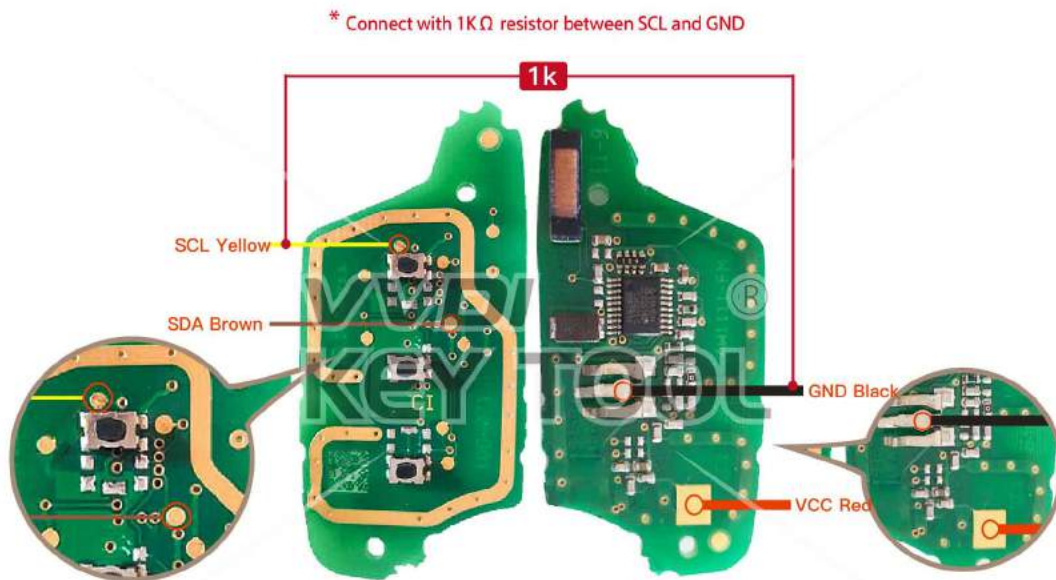

Key Adapter

4 POSC

Lock Shell

Renault AK010008 Fluence 3-button 433MHz

Key Information	Key Adapter	Chip Number
AK010008 Fluence 3-button 433MHz		7961

 Key Adapter

 Lock Shell

Please follow the wiring diagram to use the programming cable.

Renault 285971998R Smartkey Hitag—AES 433MHz

Key Information	Key Adapter	Chip Number
285971998R Smartkey Hitag—AES 433MHz		7953

 Key Adapter

 Lock Shell

Please follow the wiring diagram to use the programing cable.