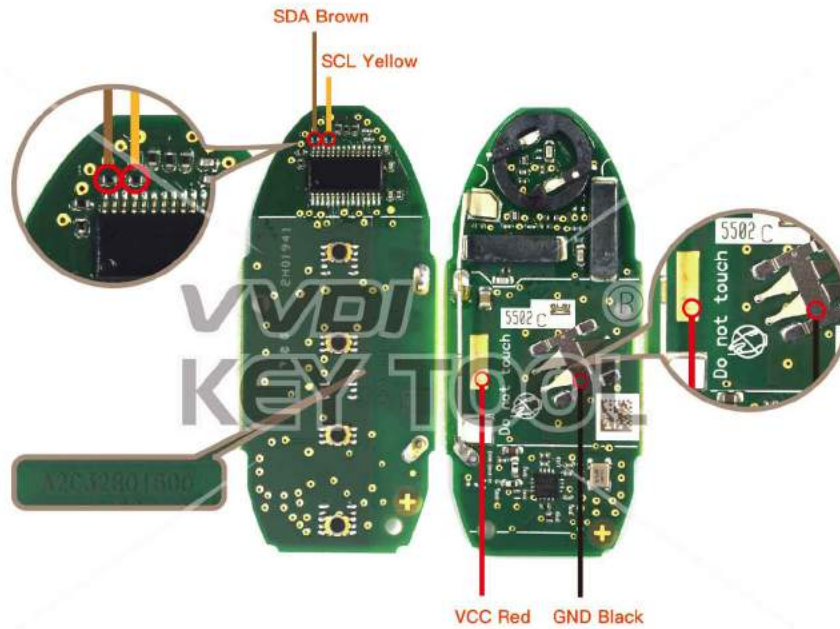

NISSAN

Key Information	Key Adapter	Chip Number	Note
A2C32801600	[19]	7953	

Key Adapter

19

Lock Shell

NISSAN

Key Information	Key Adapter	Chip Number	Note
PBB-21148-00-AA-V0.1	[14]	7952	

Key Adapter

14

Lock Shell

NISSAN Hitag 2 Smartkey

Key Information	Key Adapter	Chip Number	Note
FCC ID-CWTWB1U825 Hitag2 2-button Smartkey	[25]	7952	PCB No.2EE-00053DA TCI-SIS H

Key Adapter

25

Lock Shell

NISSAN

Key Information	Key Adapter	Chip Number	Note
Hitag-AES A2C32801600 433MHz Smartkey		7953	
Hitag-AES A232800800 433MHz Smartkey		7953	

Key Adapter

Please follow the wiring diagram to use the programming cable.