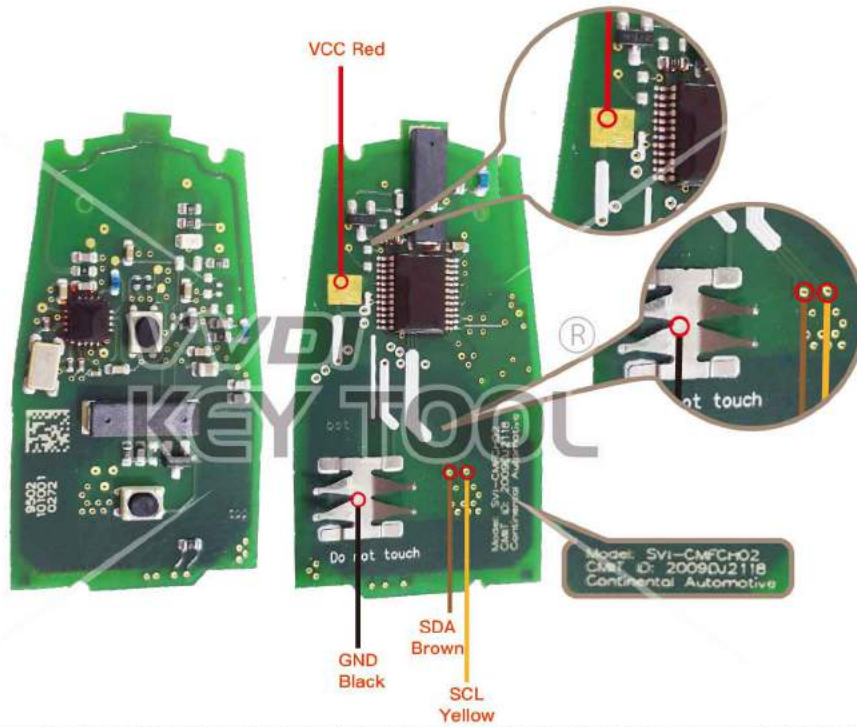

Key Information	Key Adapter	Chip Number
YEAP01A034a	[3 CRV]	7953

Key Adapter

3 CRV

Lock Shell

Honda

Key Information	Key Adapter	Chip Number
B002818-3-V0.3	[13]	7961

Key Adapter

13

Lock Shell

Honda

Key Information	Key Adapter	Chip Number
CMII ID:2006DJ0987 MODEL NO.:HLIK-1T		7961

 Key Adapter

21

 Lock Shell

Hyundai/KIA SVI-CMFCH02

Key Information	Key Adapter	Chip Number	Note
SVI-CMFCH02	[11 HYUD-1]	7952	After 2009 Most Hyundai/Kia 2-button Smartkey Chip silkprint:049620C03