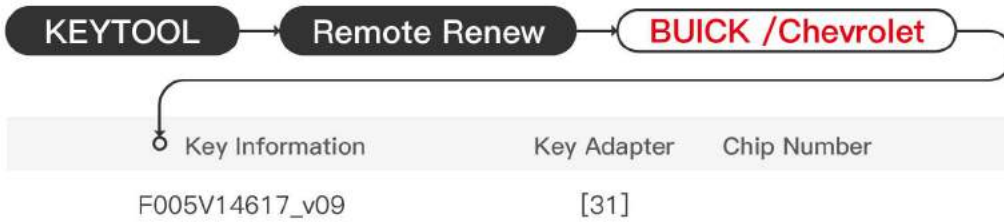

BUICK/CHEVROLET Smartkey