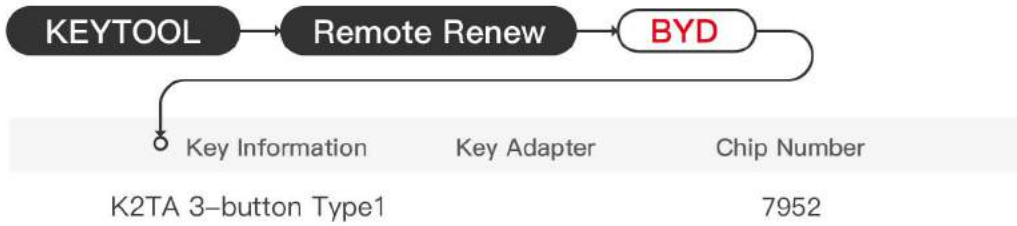

 Lock Shell

Please follow the wiring diagram to use the programming cable.

BYD K2TA3-74B 3-button

 Key Adapter

 Lock Shell

Please follow the wiring diagram to use the programming cable.

BYD K2TA 3-button Type1