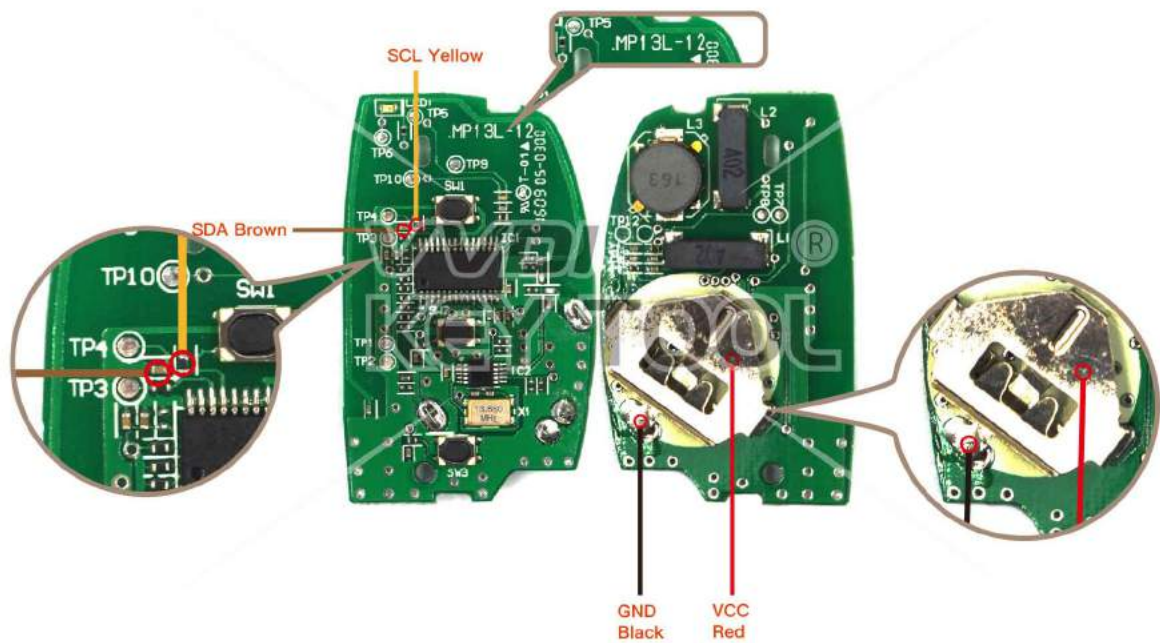

Hyundai/KIA MP13L-12

Type	Frequency	Transponder	Note
MP13L-12		7953	

33

Lock Shell