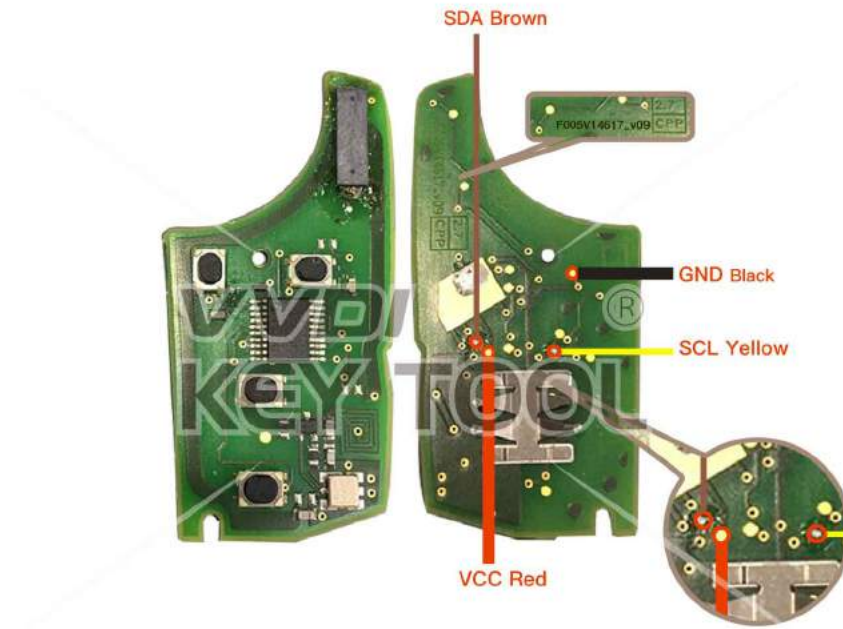

 Key Adapter

 Lock Shell

Please follow the wiring diagram to use the programming cable.

BMW BMW F series Smart Provided by Huf

Key Information	Key Adapter	Chip Number
F Series HUF5661 868MHz Huf	[7 BMW-F]	7953
F Series HUF5662 315MHz Huf	[7 BMW-F]	7953
F Series HUF5663 434MHz Huf	[7 BMW-F]	7953
F Series HUF5667 434MHz Huf	[7 BMW-F]	7953
F Series 868MHz Huf	[7 BMW-F]	7953
F Series 868MHz Huf	[7 BMW-F]	7953

Key Adapter

Lock Shell

7 BMW-F

BUICK/CHEVROLET Smartkey

Key Information	Key Adapter	Chip Number
A2C53360923-04	[30]	

Key Adapter

30

Lock Shell

BUICK/CHEVROLET Smartkey

Key Adapter

Lock Shell

31

BUICK/CHEVROLET Smartkey

 Key Adapter

 Lock Shell

Please follow the wiring diagram to use the programming cable.