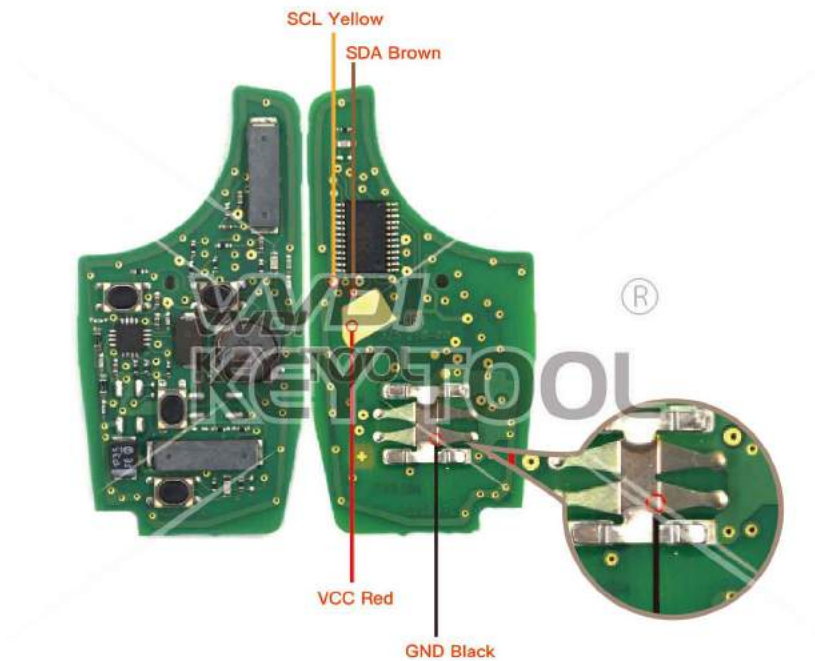

Key Adapter

10 CRSL

Lock Shell

Chrysler/JEEP/Dodge GQ4-53T

KEYTOOL → Remote Renew → Chrysler / Jeep / Dodge

Key Information	Key Adapter	Chip Number	Note
GQ4-53T Hitag2	[16]	7961	Chip silkprint: 61c700

Key Adapter

16

Lock Shell

Chrysler/JEEP/Dodge M3M

Key Information	Key Adapter	Chip Number	Note
M3M AES M3M Hitag 2	[1 MAST]	7953	Chip silkprint: F7953MC

Key Adapter

1 MAST

Lock Shell

Chrysler/JEEP/Dodge M3M 322971XX

Key Information	Key Adapter	Chip Number	Note
M3M 322971XX	[15]	7941	

Key Adapter

15

Lock Shell

长城 H2 Smartkey

Key Information	Key Adapter	Chip Number
28597945R 433MHz Smartkey	[23]	7952

Key Adapter

23

Lock Shell

Honda

Key Information	Key Adapter	Chip Number
Ver.003 GHR-H003-0010	[29]	7961

Key Adapter

29

Lock Shell

Honda

Key Adapter