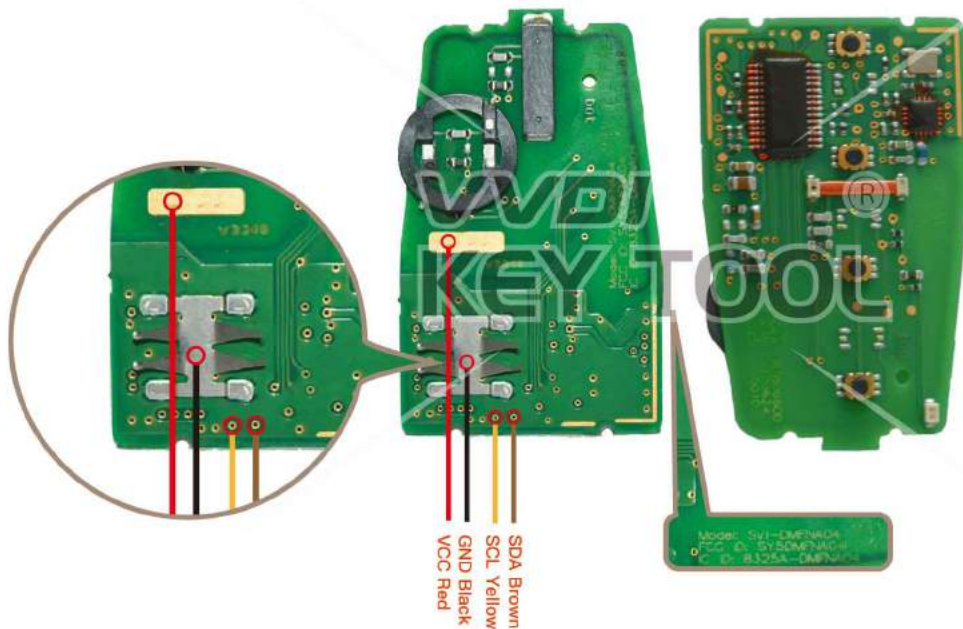

Key Information	Key Adapter	Chip Number
SVI-KHFGE04		7953
SVI-KHFNA433		7953

Key Adapter

Lock Shell

Please follow the wiring diagram to use the programming cable.

Hyundai/KIA SVI-DMFGE04 SVI-DMFNA04

Key Information	Key Adapter	Chip Number
SVI-DMFGE04		7953
SVI-DMFNA04		7953